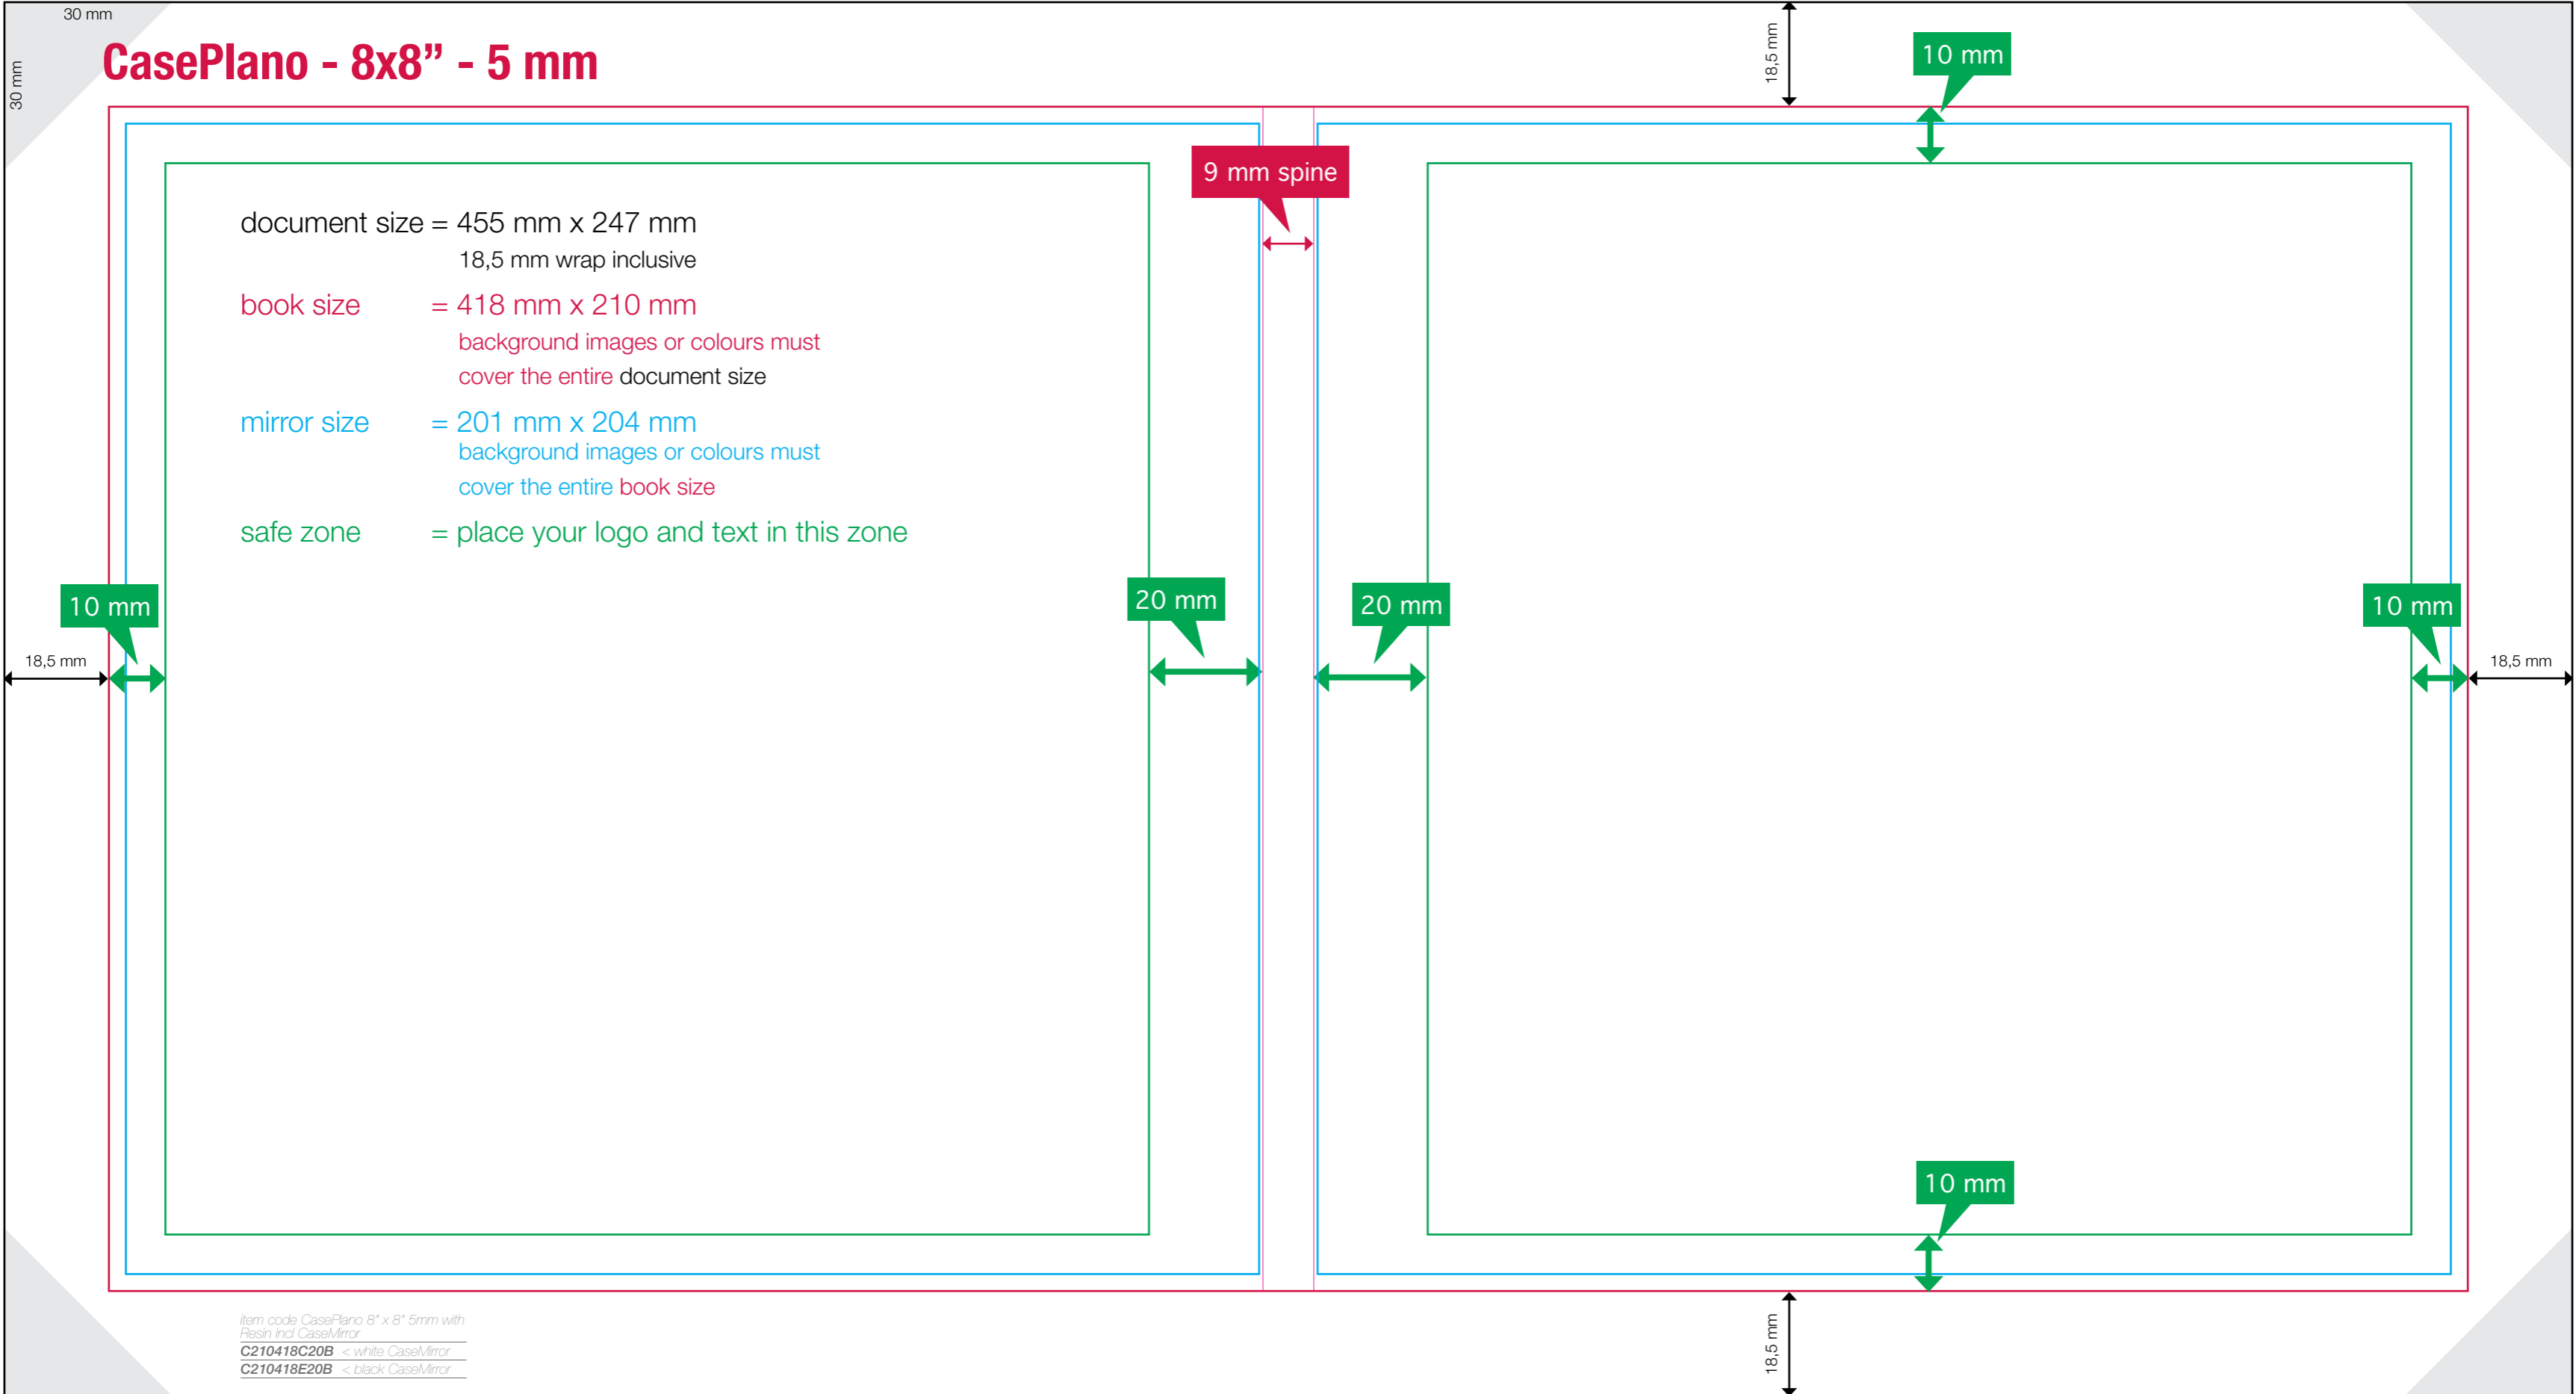

CasePlano - 8x8" - 5 mm

document size = 455 mm x 247 mm
18,5 mm wrap inclusive

book size = 418 mm x 210 mm
background images or colours must
cover the entire document size

mirror size = 201 mm x 204 mm
background images or colours must
cover the entire book size

safe zone = place your logo and text in this zone

item code CasePlano 8" x 8" 5mm with
Resin Incl CaseMirror
C210418C20B < white CaseMirror
C210418E20B < black CaseMirror