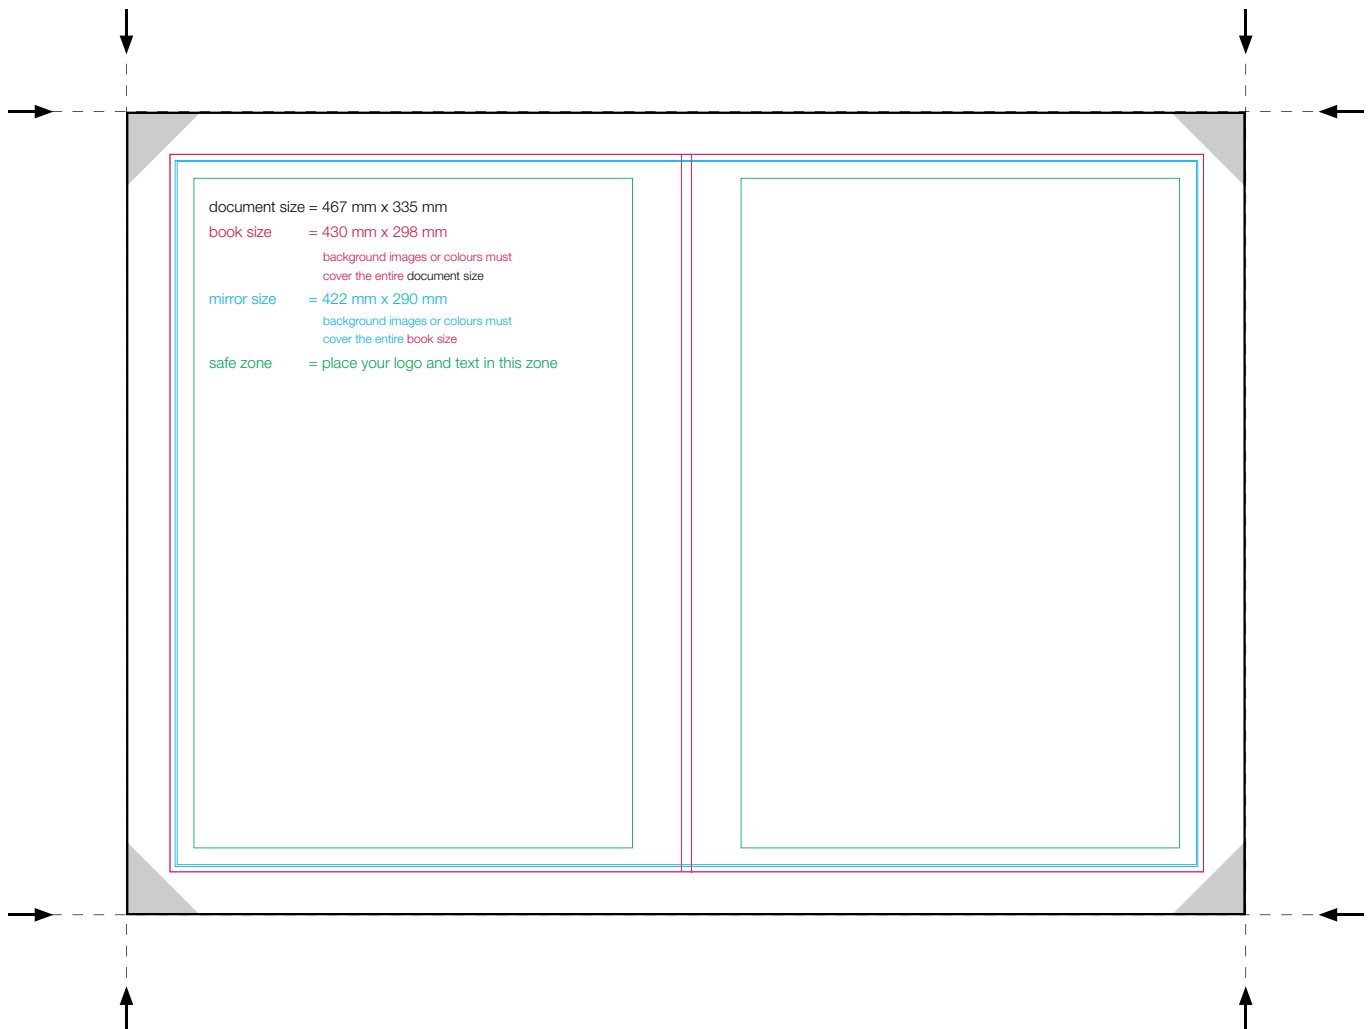

Cutting the cover material

The last preparation is cutting the cover material.

Cut along the black lines of the template = **document size**