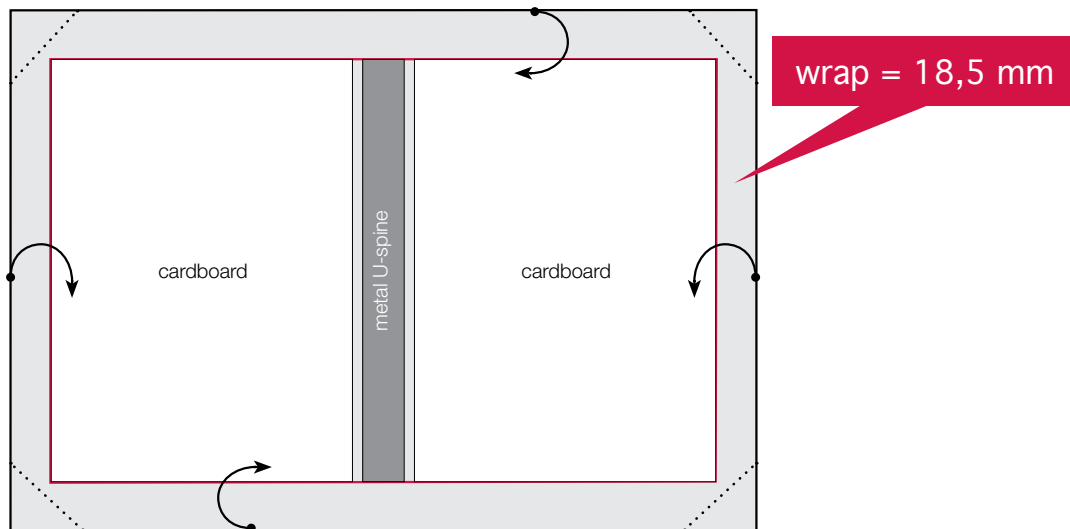

The Template

- On top you will find the product name, the format and the spine size in mm.
Always check that you are using the right template.
- On each template you will find several frames in different colours.
Each colour indicates a particular size:

Black frame = **document size** = the size of your artwork.

Red frame = **book size** = the actual size of your bookcover

Blue frame = **mirror size** = the actual size of your mirror page

Green frame = **safe zone** = the zone where you can safely put text and logo

More info about the coloured frames

Black = document size = book size + wrap - 18,5 mm on all sides

▽ wrapping

Red = book size = actual size of your bookcover

▽ placing the mirror

Blue = mirror size = inside of your bookcover