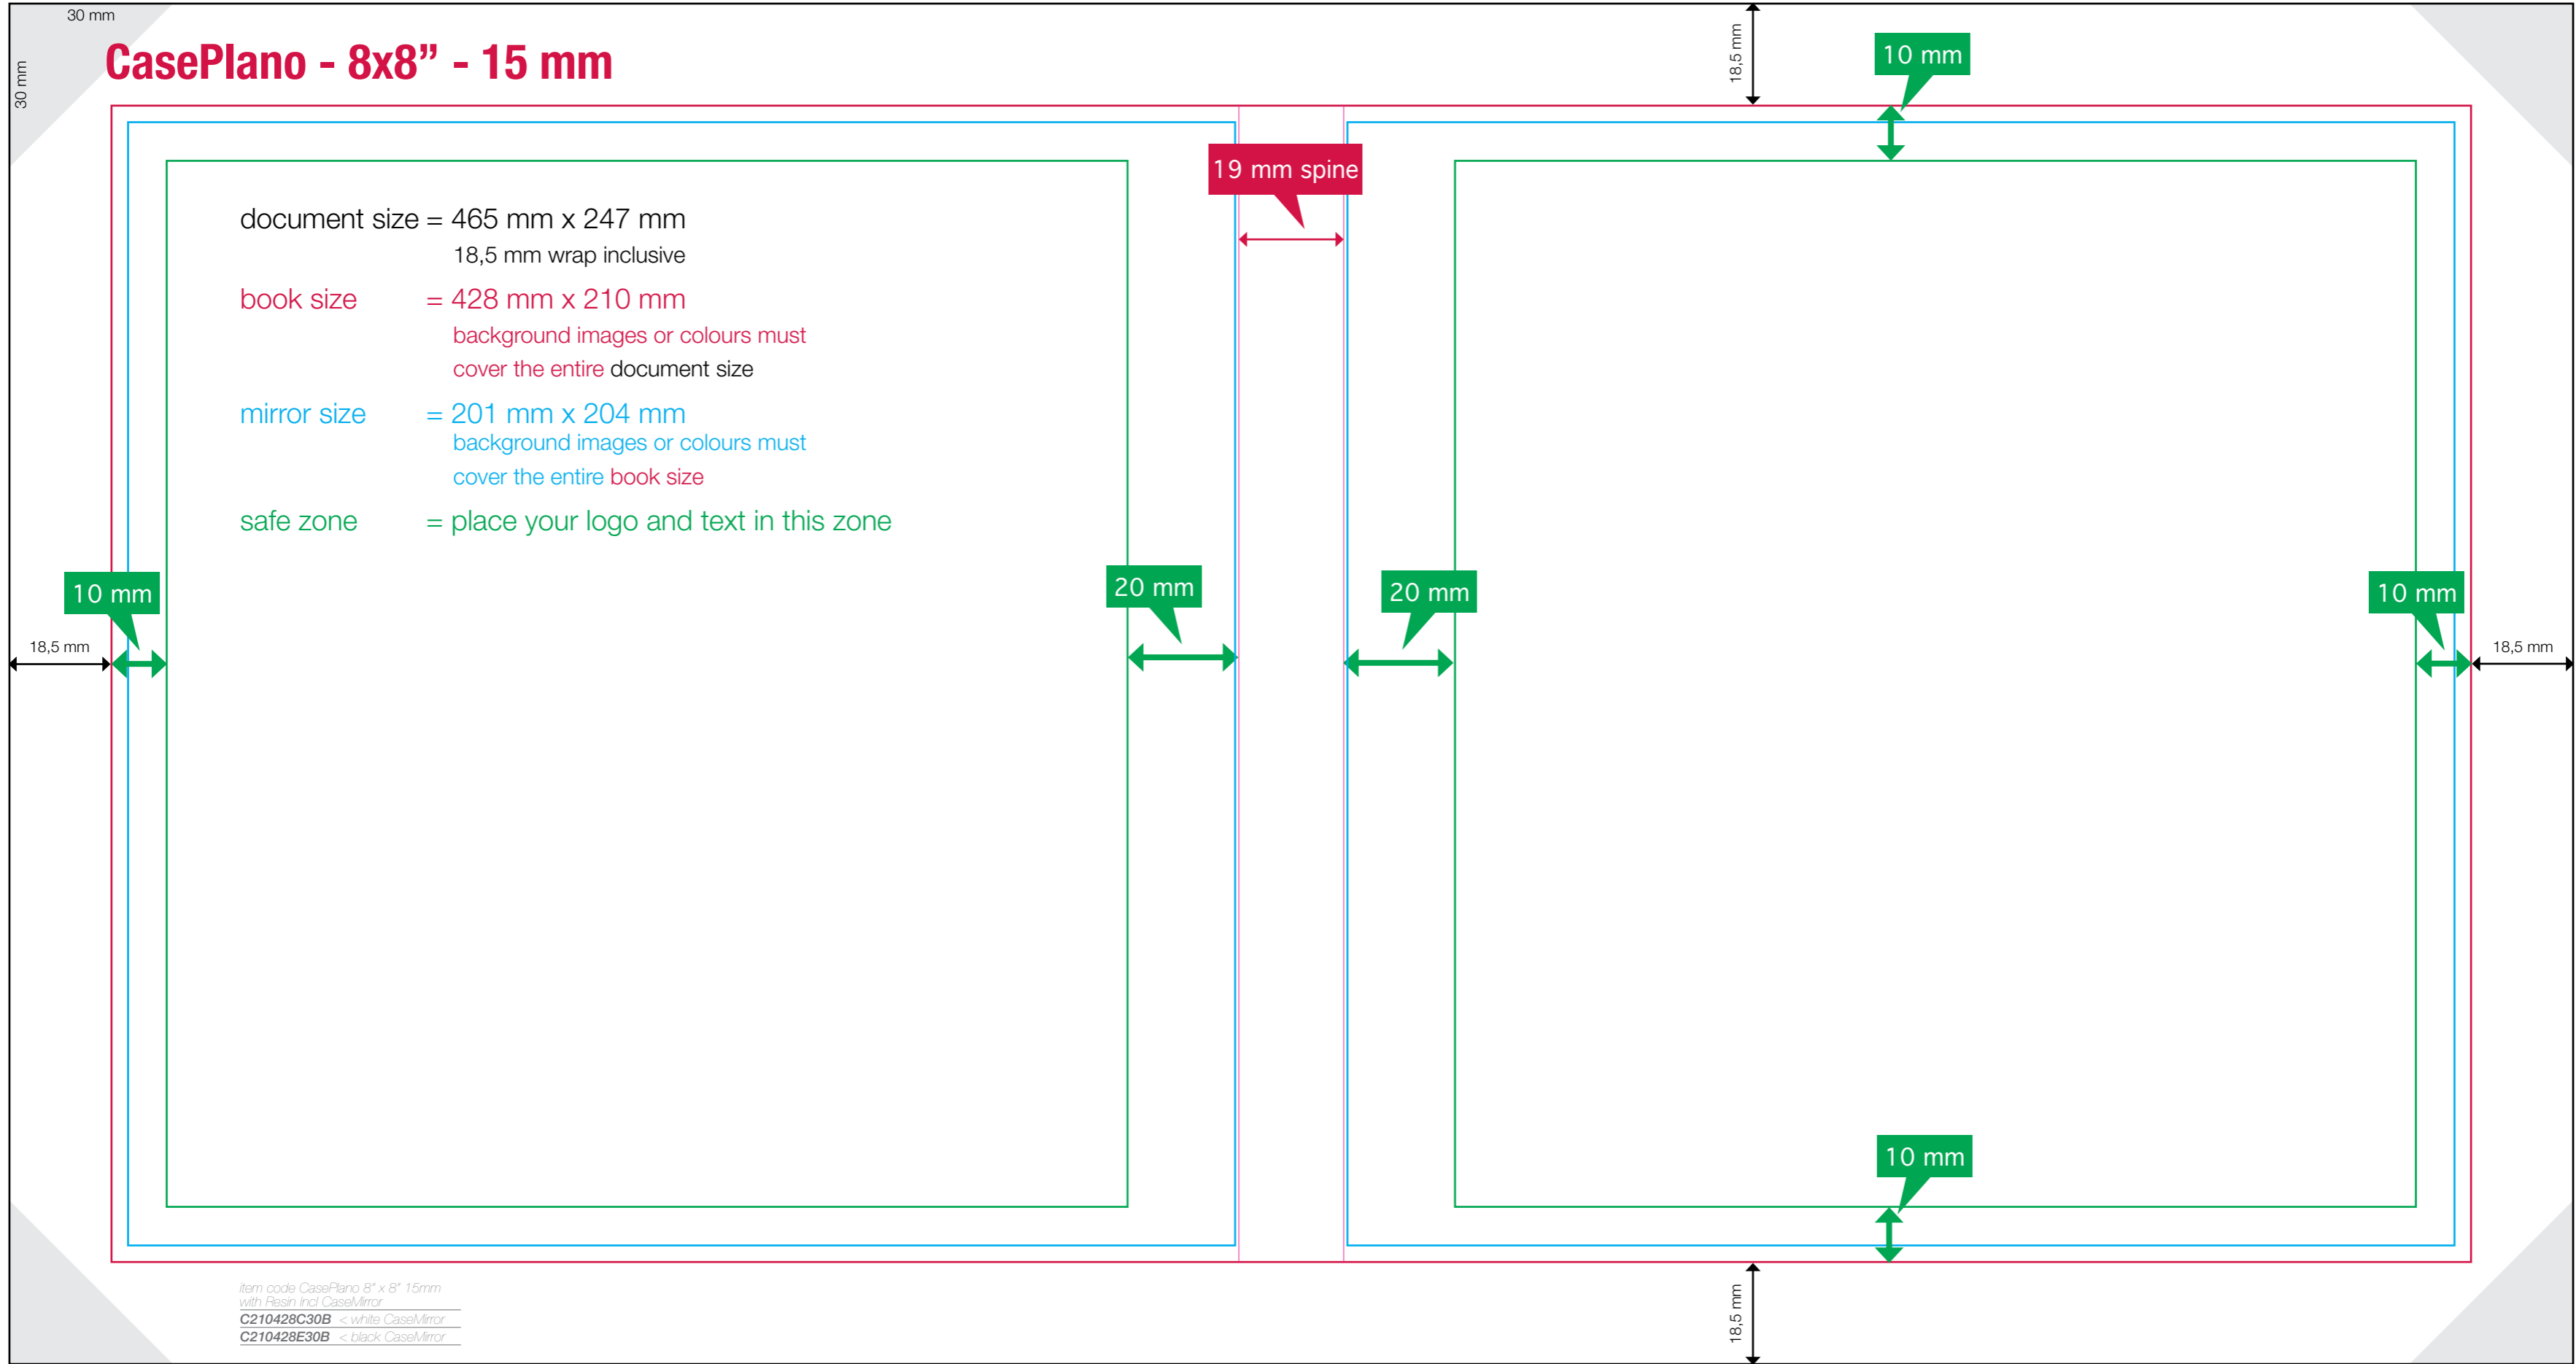

CasePlano - 8x8" - 15 mm

document size = 465 mm x 247 mm
18,5 mm wrap inclusive

book size = 428 mm x 210 mm
background images or colours must
cover the entire document size

mirror size = 201 mm x 204 mm
background images or colours must
cover the entire book size

safe zone = place your logo and text in this zone

item code CasePlano 8" x 8" 15mm
with Resin Incl CaseMirror
C210428C30B < white CaseMirror
C210428E30B < black CaseMirror