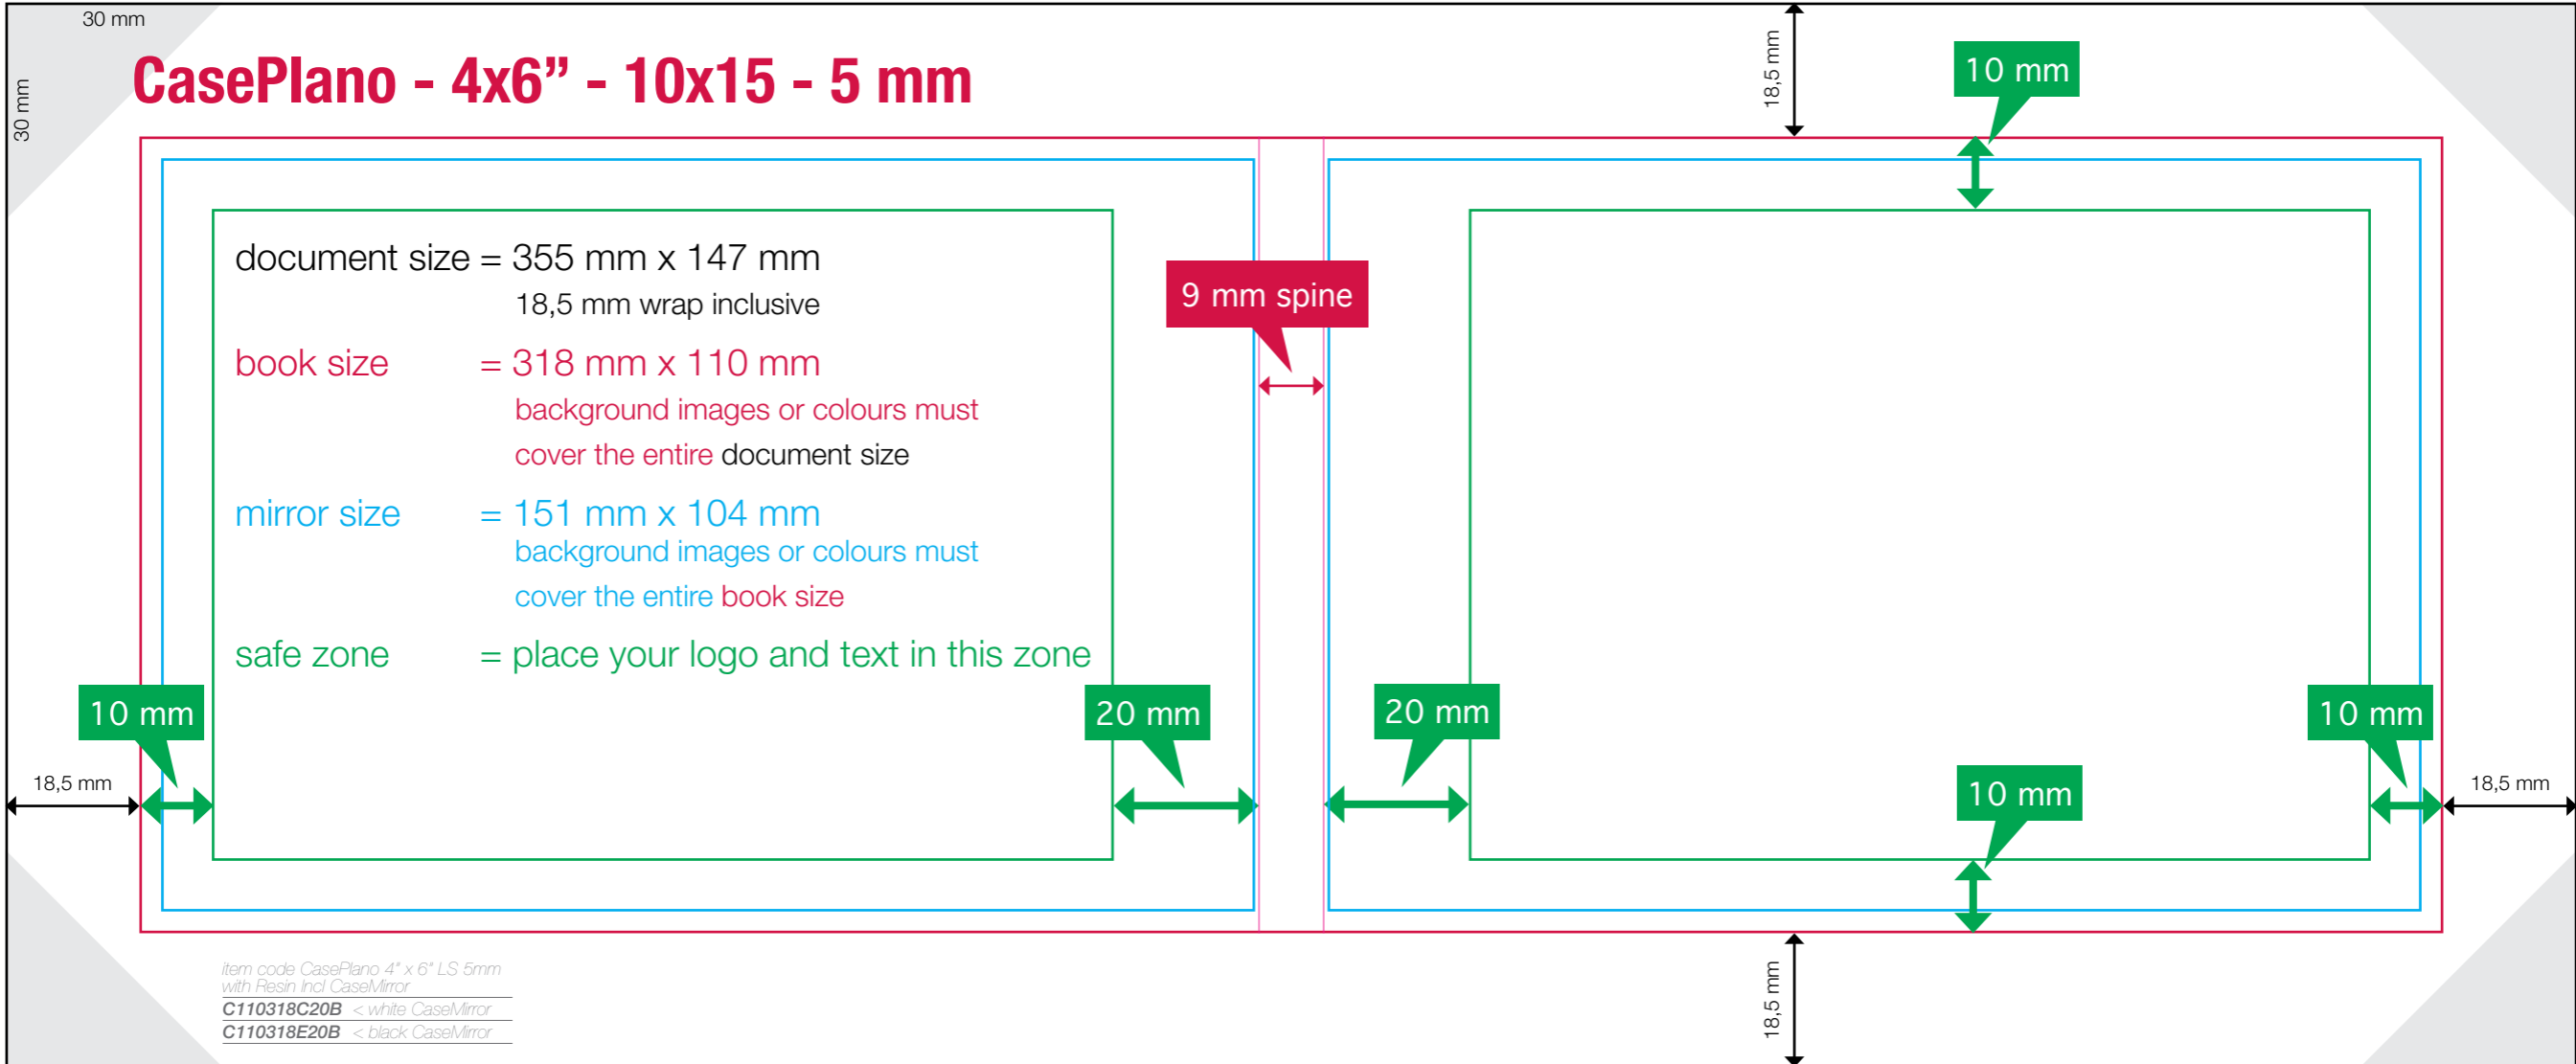

More info about the coloured frames

Black = document size = book size + wrap - 18,5 mm on all sides

▽ wrapping

Red = book size = actual size of your bookcover

▽ placing the mirror

Blue = mirror size = inside of your bookcover

mirror size = 151 mm x 104 mm
background images or colours must cover the entire book size

safe zone = place your logo and text in this zone

9 mm spine

10 mm

18,5 mm

20 mm

20 mm

10 mm

18,5 mm

10 mm

18,5 mm

10 mm

18,5 mm

item code CasePlano 4" x 6" LS 5mm
with Resin incl CaseMirror
C110318C20B < white CaseMirror
C110318E20B < black CaseMirror

30 mm

30 mm

CasePlano - 4x6"/10x15 - 10 mm

document size = 360 mm x 147 mm
18,5 mm wrap inclusive

book size = 323 mm x 110 mm
background images or colours must cover the entire document size

mirror size = 151 mm x 104 mm
background images or colours must cover the entire book size