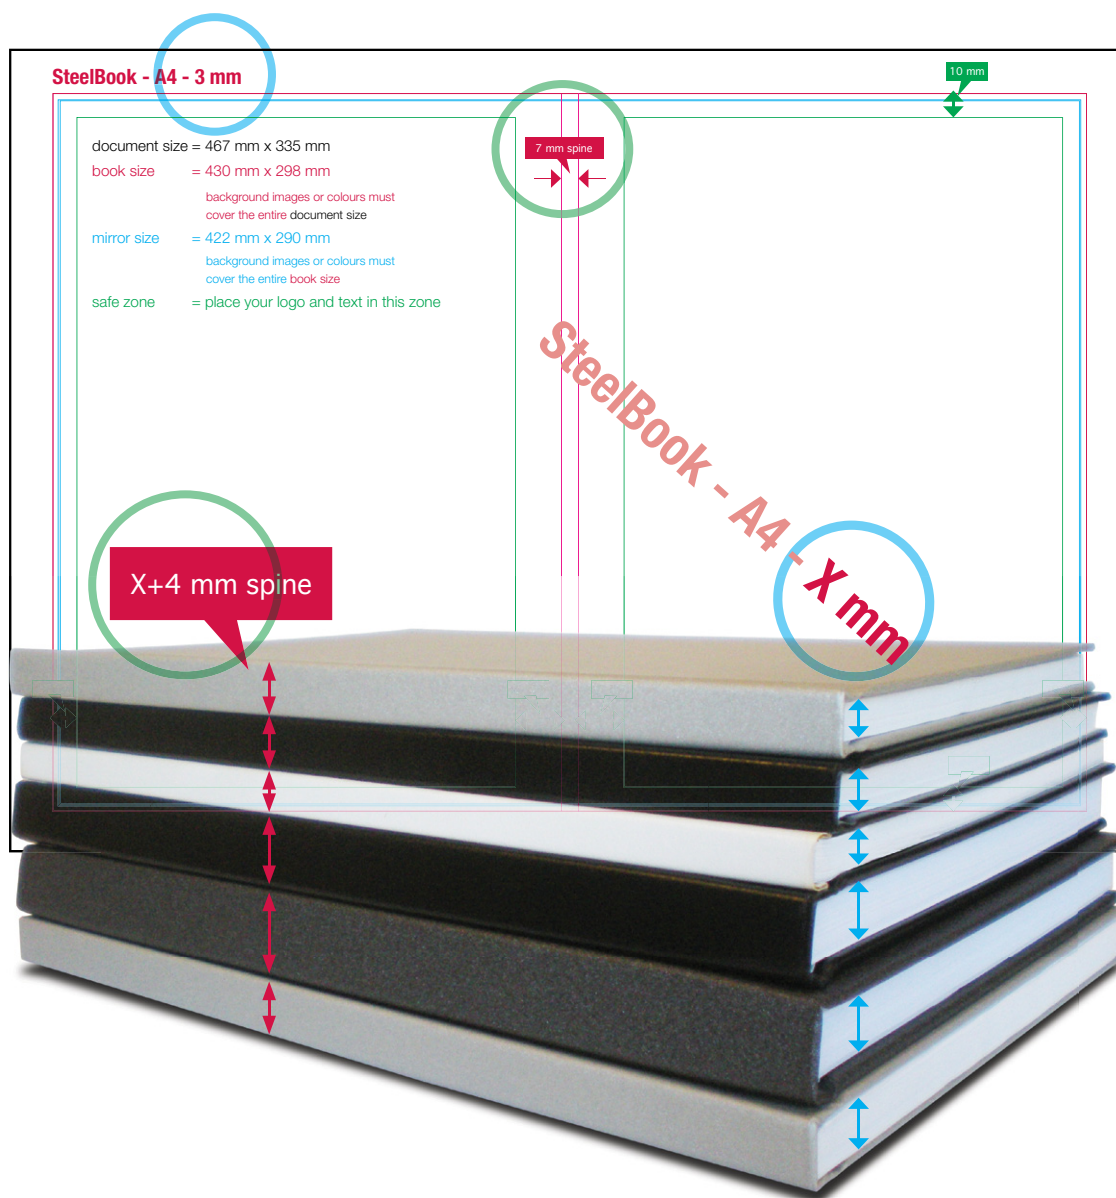

More info about the coloured frames

Black = document size = book size + wrap - 18,5 mm on all sides

▽ wrapping

Red = book size = actual size of your bookcover

▽ placing the mirror

Blue = mirror size = inside of your bookcover

place your logo and text in the **safe zone**

Spine width

SteelBook - A4 - 3 mm

3 mm indicates the **maximum thickness for the book block**, not the external spine width (spine size **inside** the book)

7 mm spine

7 mm (3 mm + 4 mm) is the **external spine width** (at the **outside** of the book)

Cutting the cover material

The last preparation is cutting the cover material.

Cut along the black lines of the template = **document size**

Then cut the 4 **corners** as marked on the template with the gray triangle.

30 mm

30 mm

CasePlano - 4x6" - 10x15 - 5 mm

document size = 355 mm x 147 mm
18,5 mm wrap inclusive

book size = 318 mm x 110 mm
background images or colours must cover the entire document size