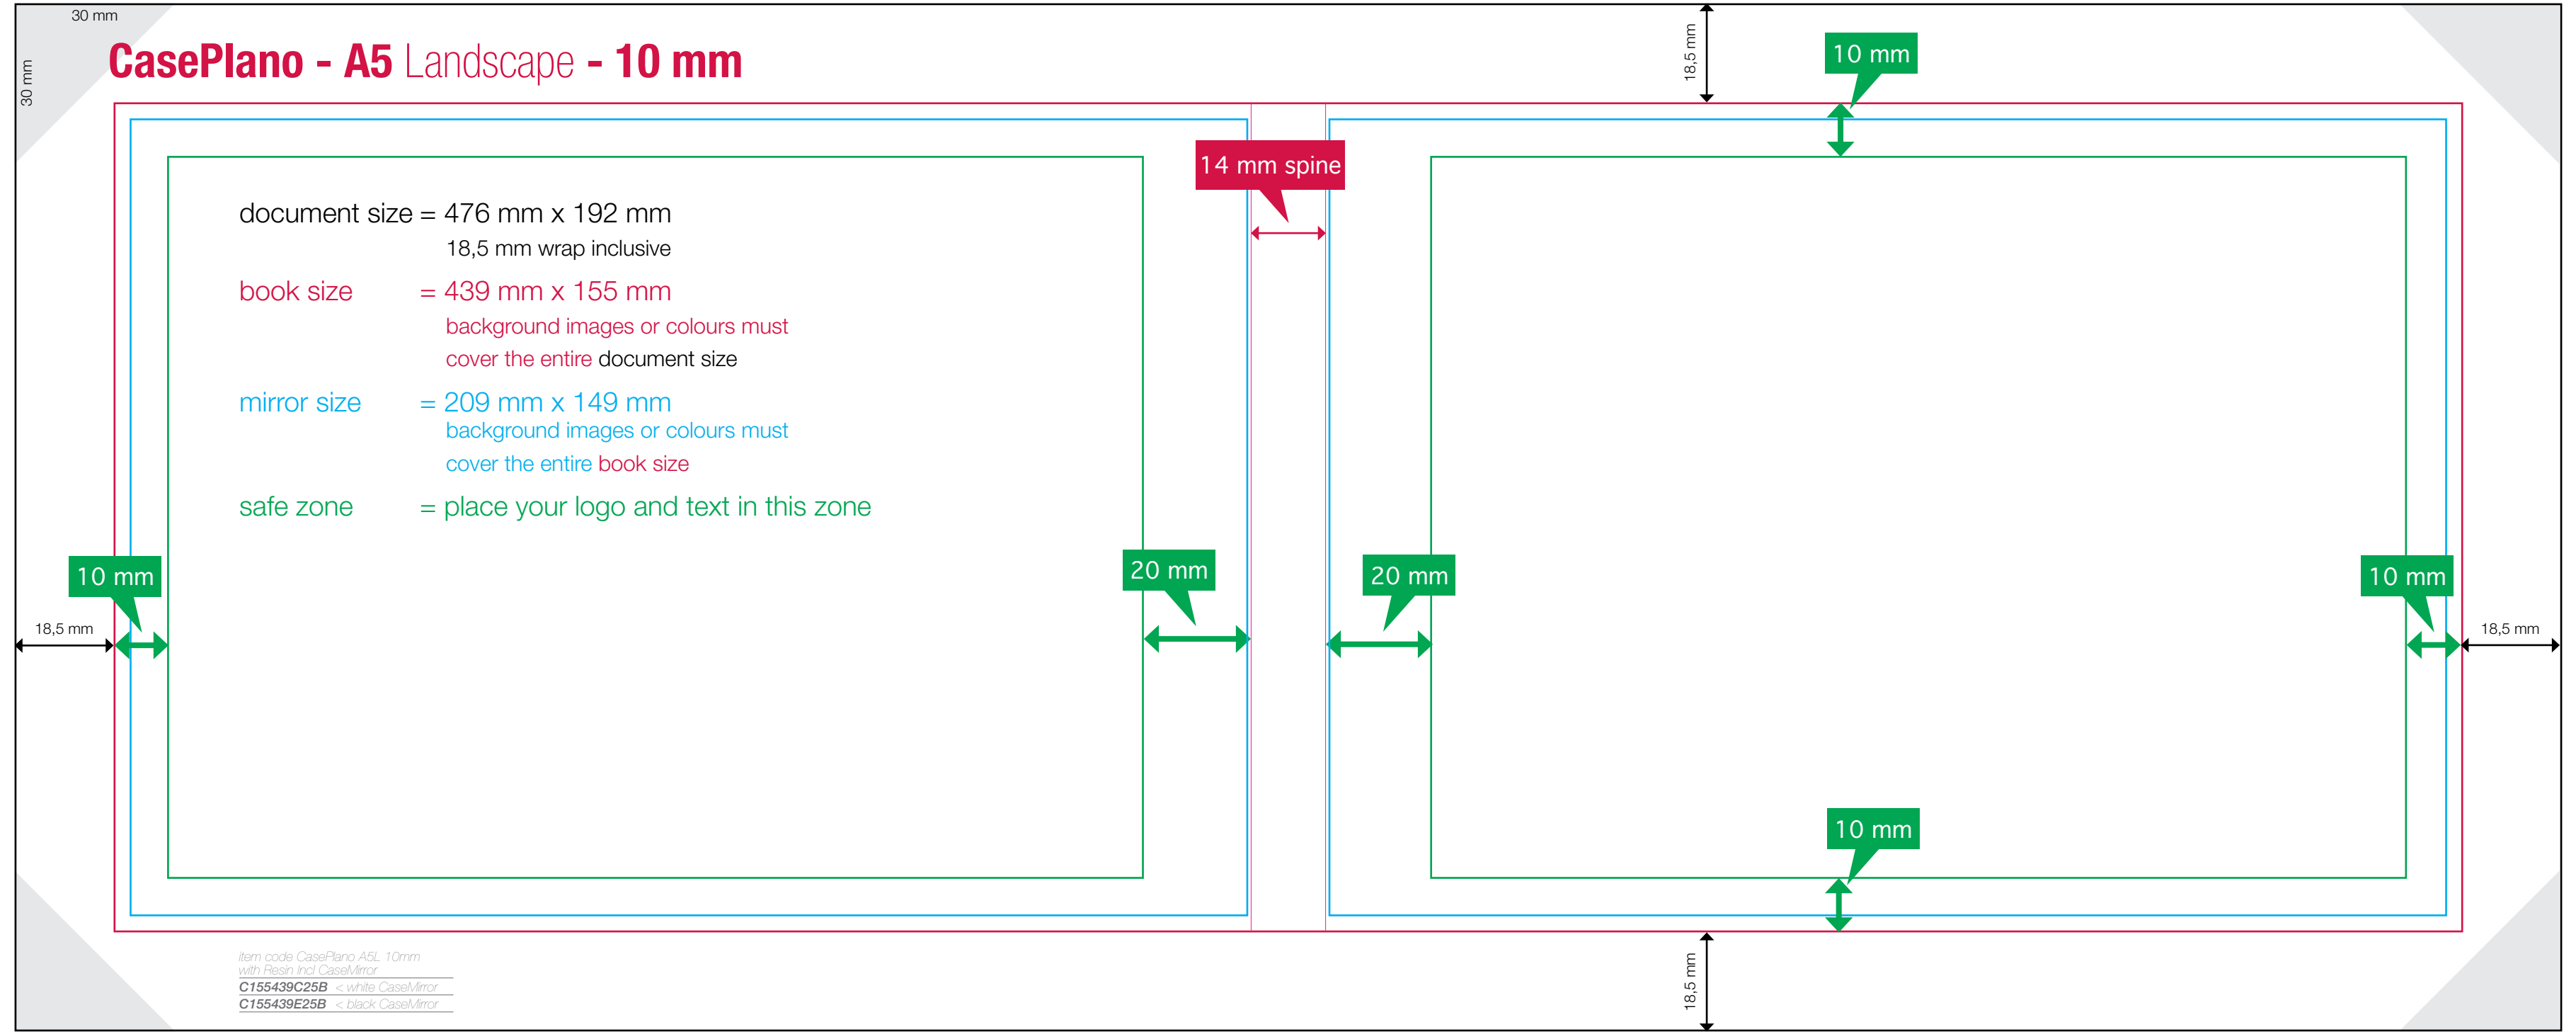

CasePlano - A5 Landscape - 10 mm

document size = 476 mm x 192 mm
18,5 mm wrap inclusive

book size = 439 mm x 155 mm
background images or colours must cover the entire document size

mirror size = 209 mm x 149 mm
background images or colours must cover the entire book size

safe zone = place your logo and text in this zone

item code CasePlano A5L 10mm
with Resin Incl CaseMirror
C155439C25B < white CaseMirror
C155439E25B < black CaseMirror