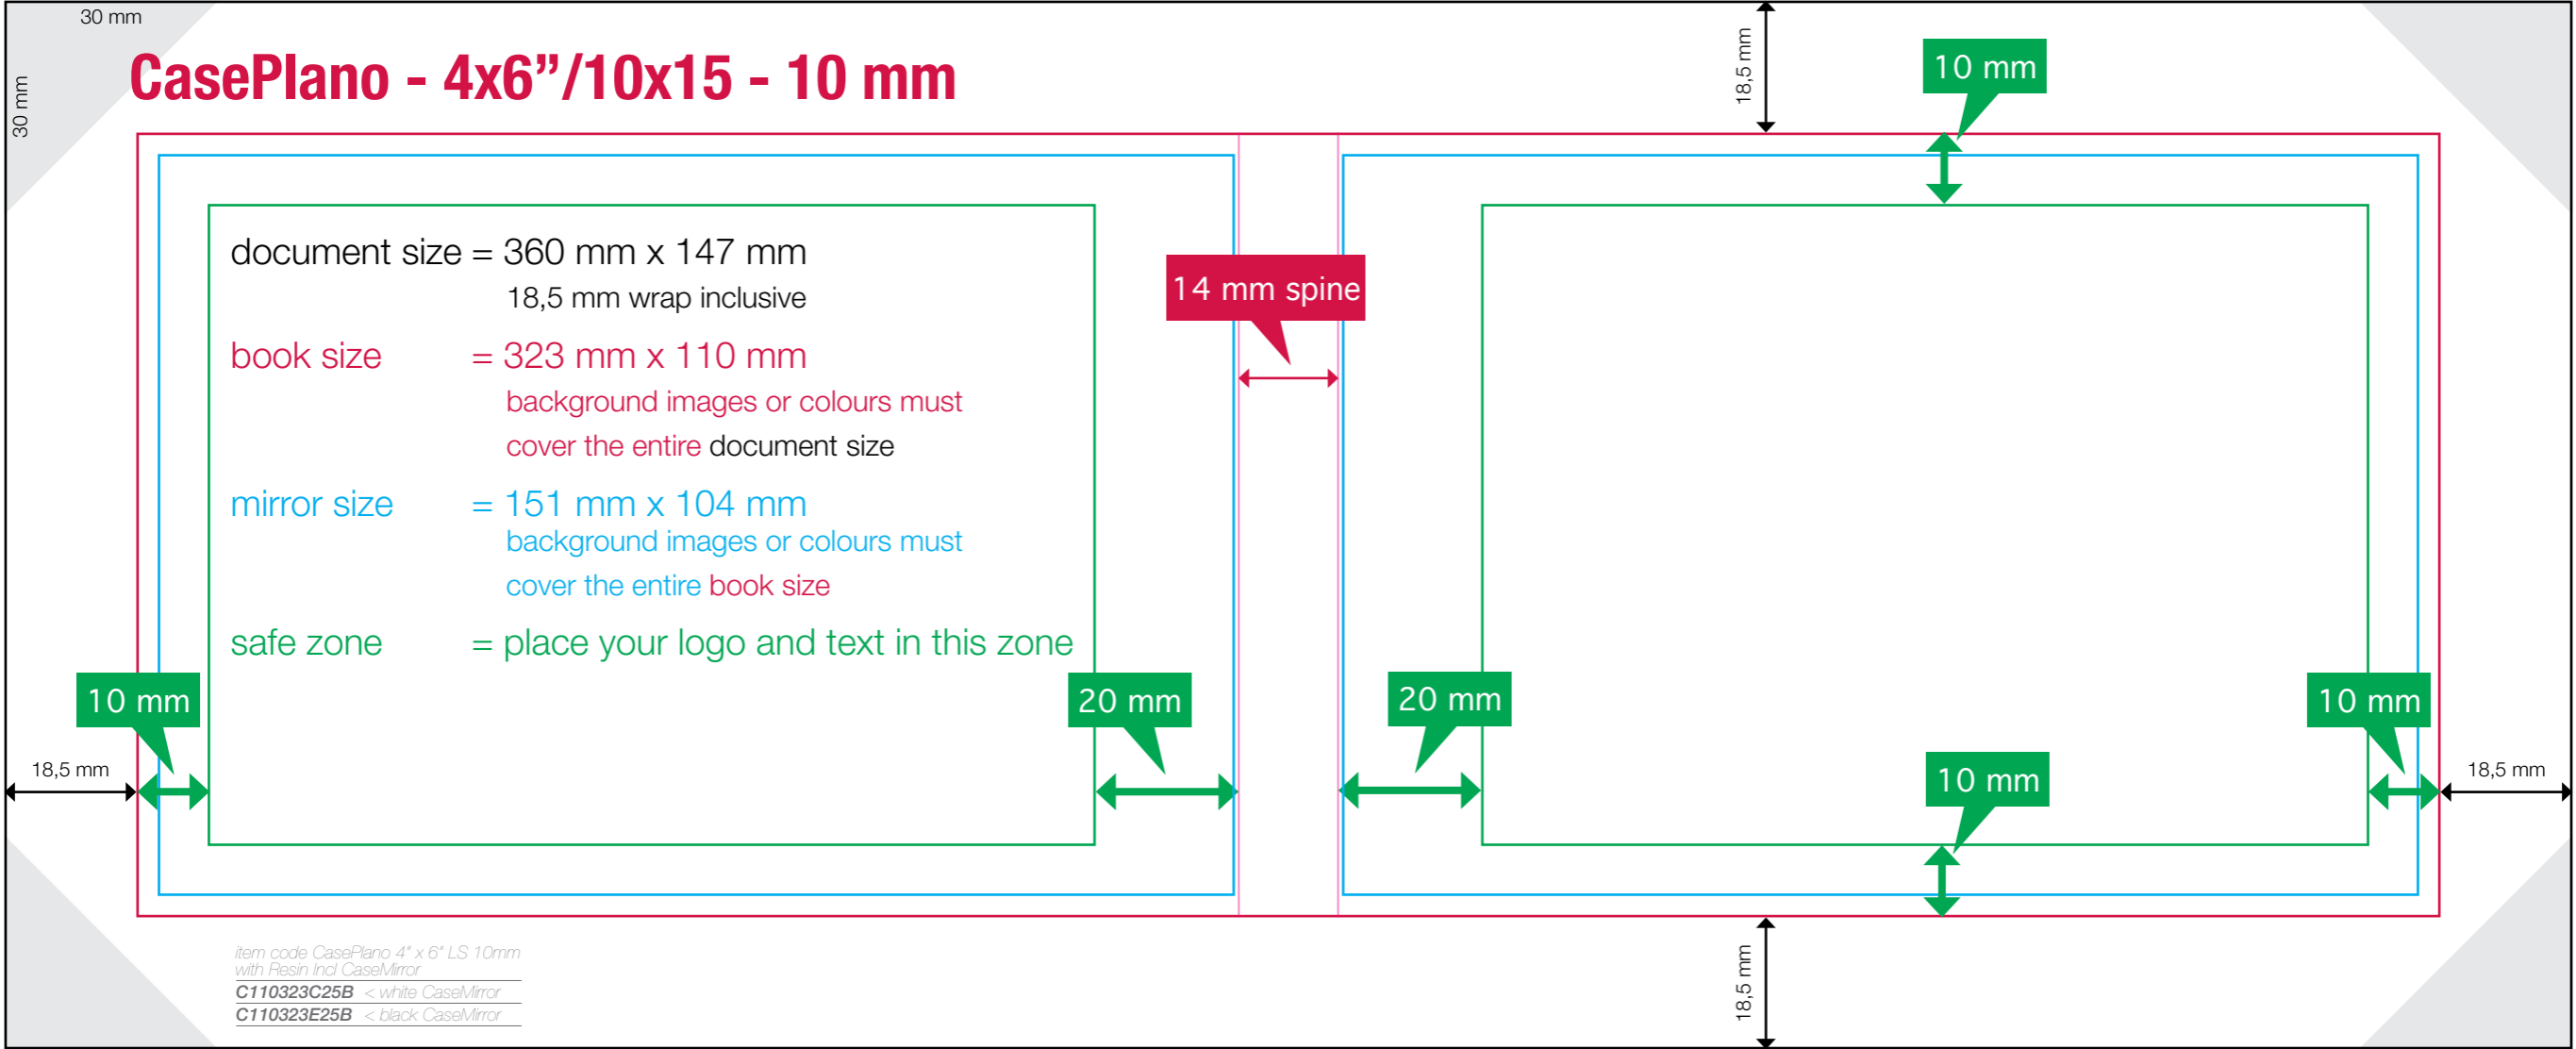

30 mm

30 mm

CasePlano - 4x6"/10x15 - 10 mm

document size = 360 mm x 147 mm
18,5 mm wrap inclusive

book size = 323 mm x 110 mm
background images or colours must cover the entire document size

mirror size = 151 mm x 104 mm
background images or colours must cover the entire book size

safe zone = place your logo and text in this zone

14 mm spine

10 mm

18,5 mm

20 mm

20 mm

10 mm

10 mm

18,5 mm

18,5 mm

item code CasePlano 4" x 6" LS 10mm
with Resin Incl CaseMirror
C110323C25B < white CaseMirror
C110323E25B < black CaseMirror