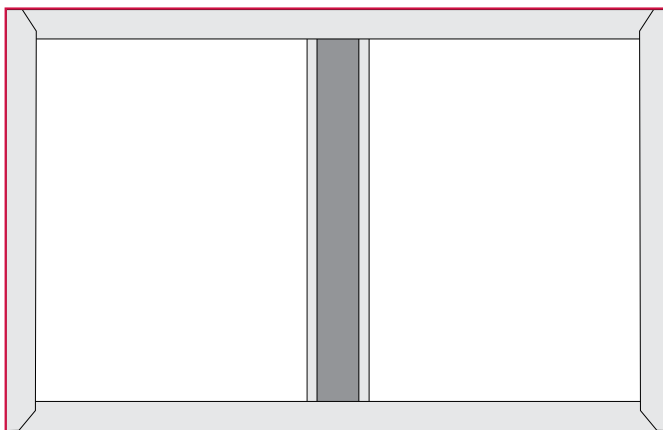

Black frame = **document size** = the size of your artwork.

Red frame = **book size** = the actual size of your bookcover

Blue frame = **mirror size** = the actual size of your mirror page

Green frame = **safe zone** = the zone where you can safely put text and logo

More info about the coloured frames

Black = document size = book size + wrap - 18,5 mm on all sides

▽ wrapping

Red = book size = actual size of your bookcover

▽ placing the mirror

Blue = mirror size = inside of your bookcover