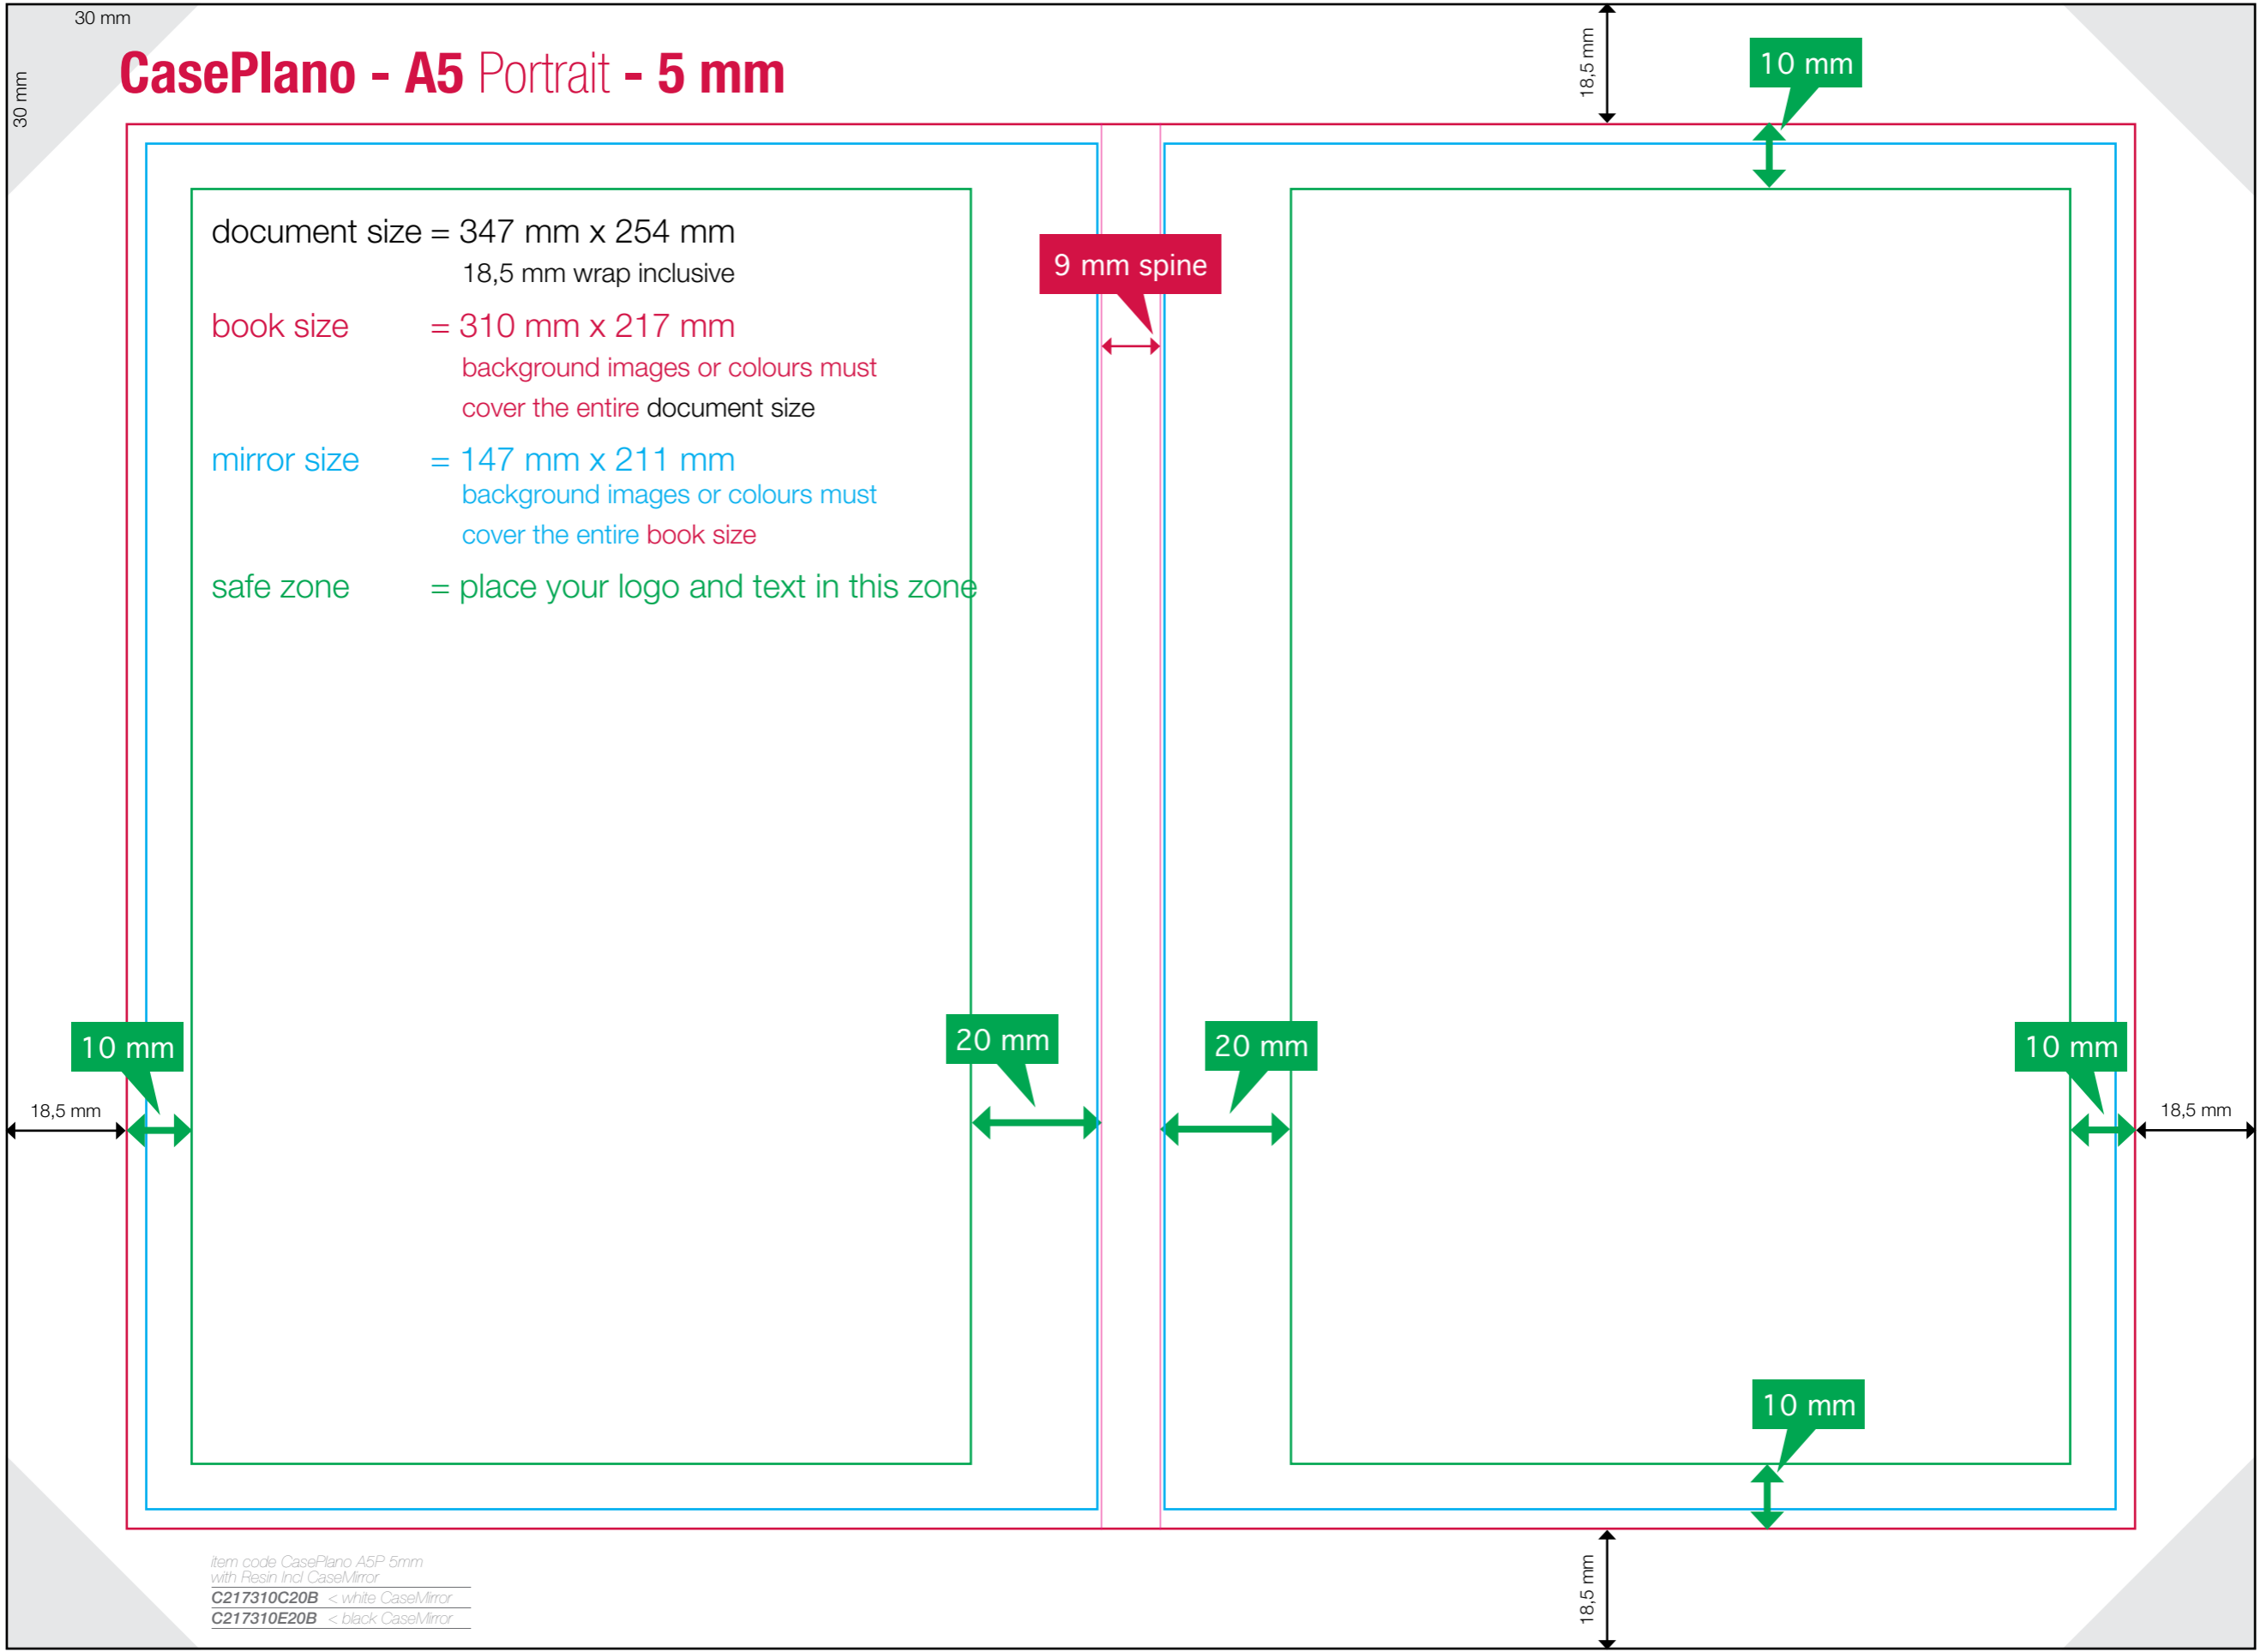

18,5 mm

10 mm

18,5 mm

item code CasePlano A5P 5mm
with Resin Incl CaseMirror
C217310C20B < white CaseMirror
C217310E20B < black CaseMirror

30 mm

30 mm

CasePlano - A5 Portrait - 10 mm

document size = 352 mm x 254 mm
18,5 mm wrap inclusive