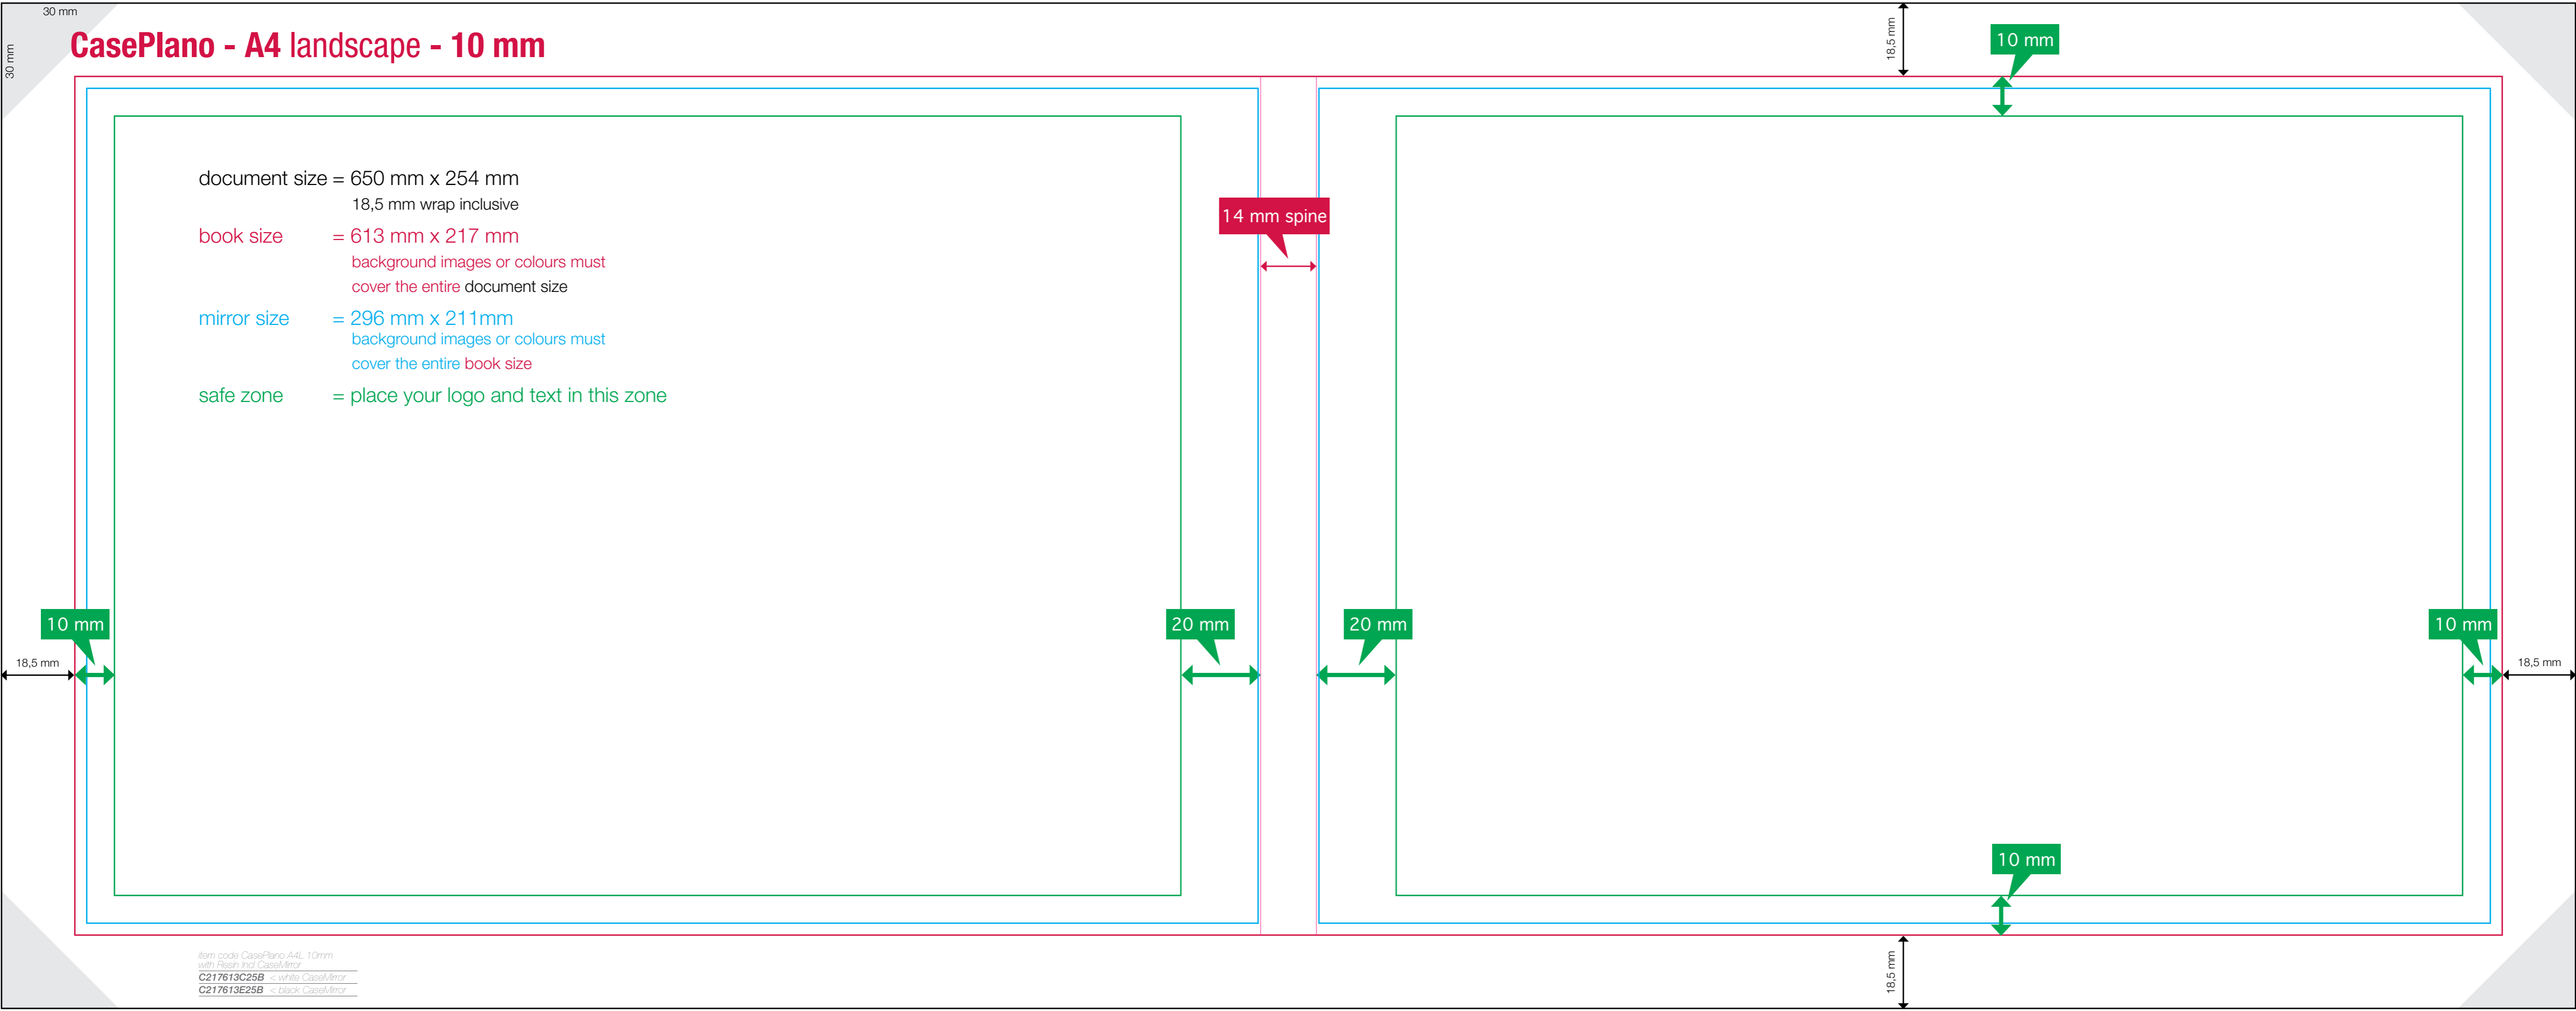

30 mm

CasePlano - A4 landscape - 10 mm

document size = 650 mm x 254 mm
18,5 mm wrap inclusive

book size = 613 mm x 217 mm
background images or colours must
cover the entire document size

mirror size = 296 mm x 211 mm
background images or colours must
cover the entire book size

safe zone = place your logo and text in this zone

item code CasePlano A4L 10mm
with Resin incl CaseMirror
C217613C25B < white CaseMirror
C217613E25B < black CaseMirror