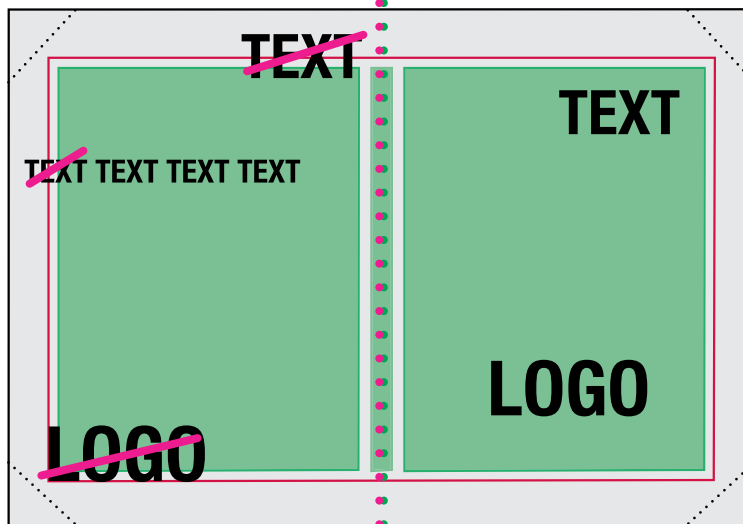

Black frame = **document size** = the size of your artwork.

Red frame = **book size** = the actual size of your bookcover

Blue frame = **mirror size** = the actual size of your mirror page

Green frame = **safe zone** = the zone where you can safely put text and logo

More info about the coloured frames

Black = document size = book size + wrap - 18,5 mm on all sides

▽ wrapping

Red = book size = actual size of your bookcover

▽ placing the mirror

Blue = mirror size = inside of your bookcover

The outside - cover, spine and back cover

Green = safe zone

= to prevent that your text or logo will fall out the book size

NOT OK

OK

background images or colours must cover the entire document size

NOT OK

OK

place your logo and text in the **safe zone**

Spine width

SteelBook - A4 - 3 mm

3 mm indicates the **maximum thickness for the book block**, not the external spine width (spine size **inside** the book)

7 mm spine