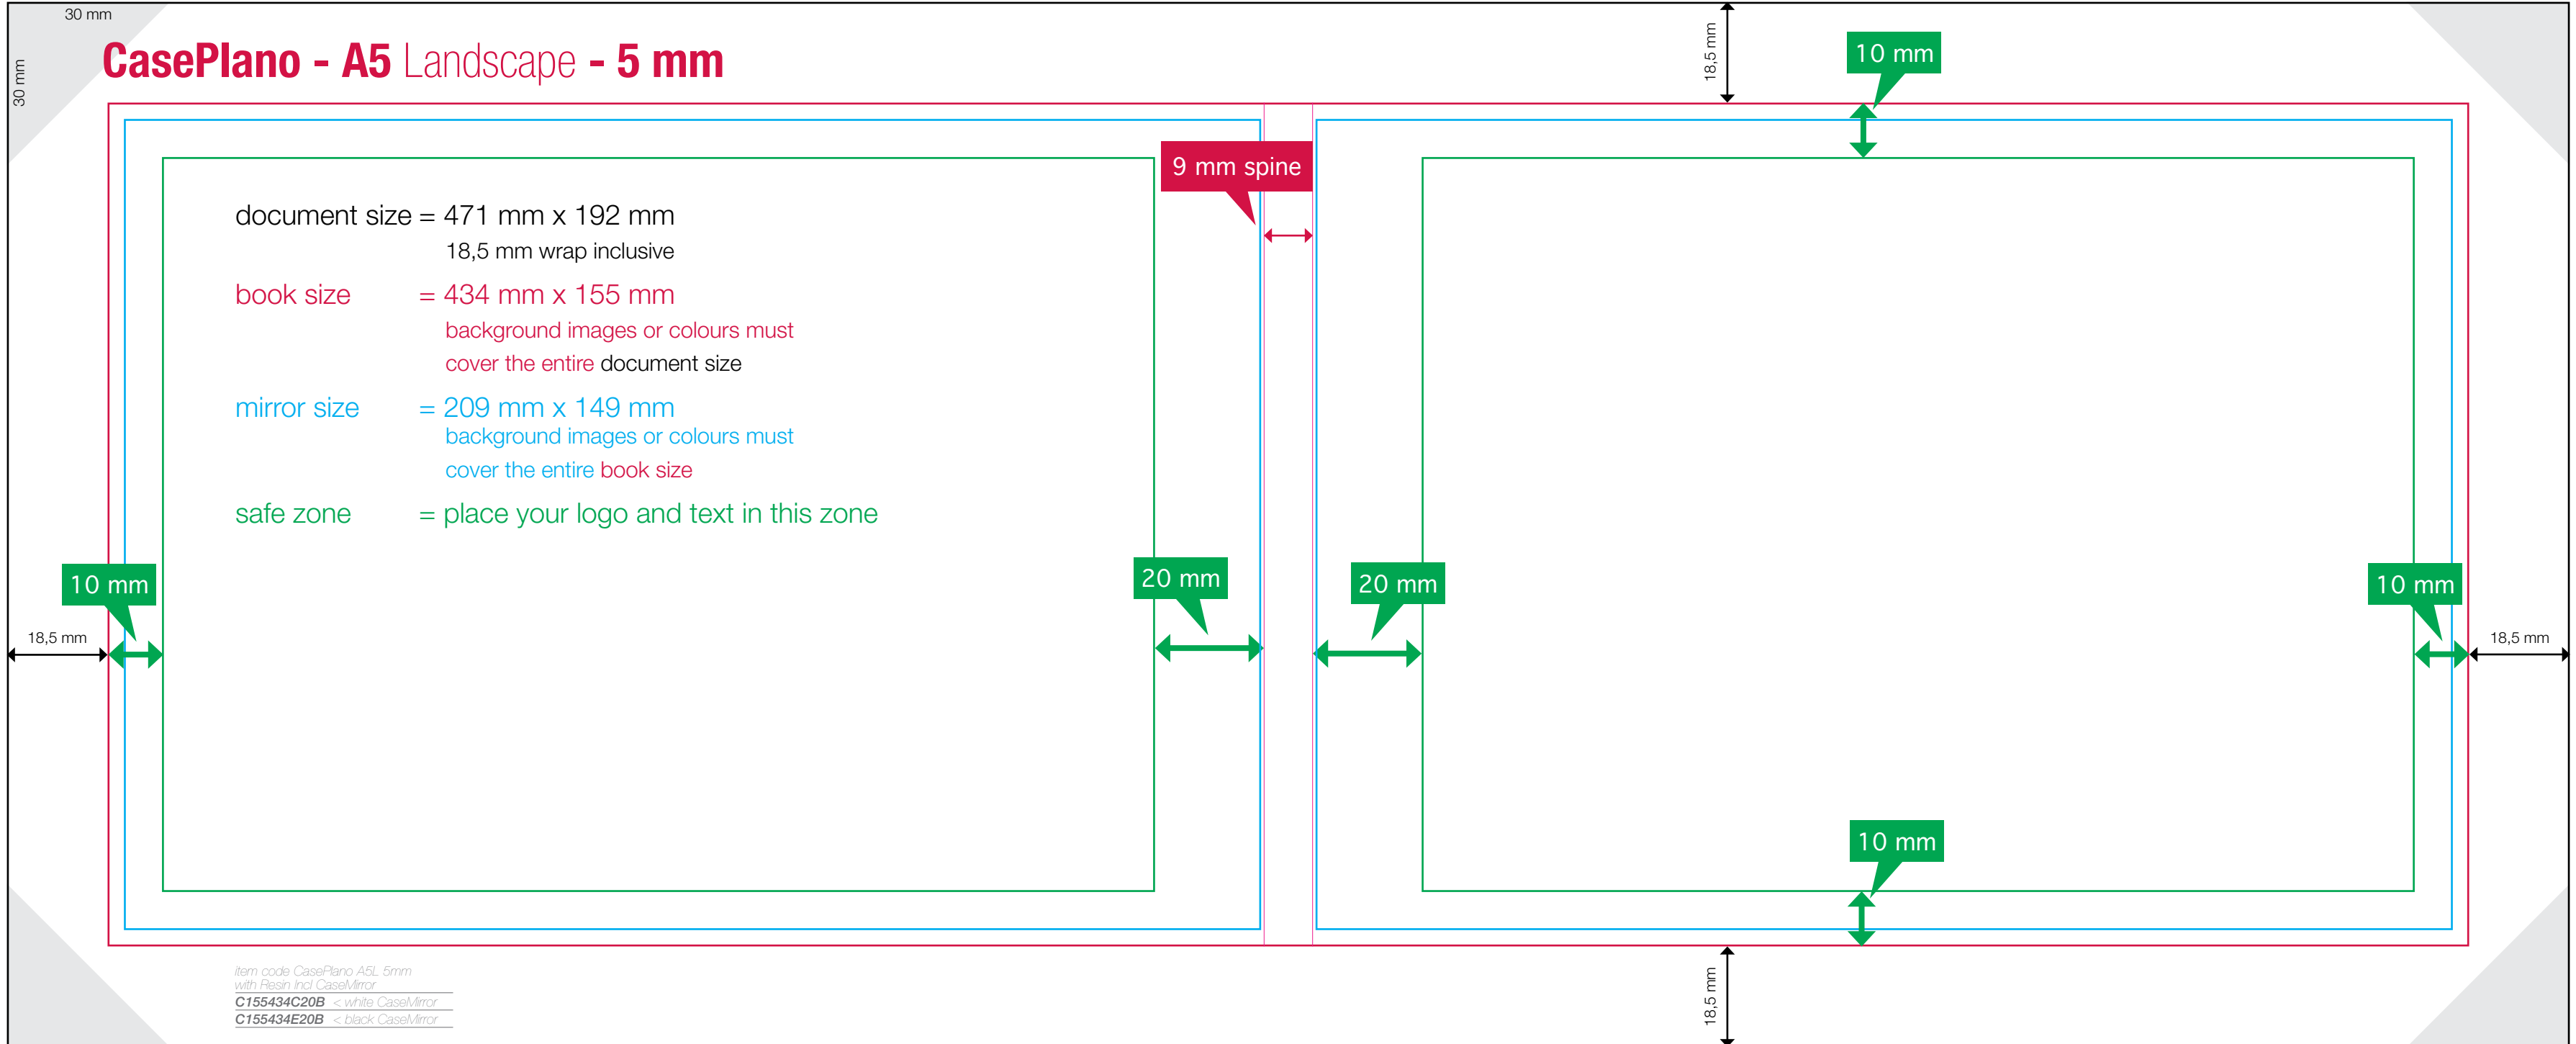

CasePlano - A5 Landscape - 5 mm

document size = 471 mm x 192 mm
18,5 mm wrap inclusive

book size = 434 mm x 155 mm
background images or colours must
cover the entire document size

mirror size = 209 mm x 149 mm
background images or colours must
cover the entire book size

safe zone = place your logo and text in this zone

item code CasePlano A5L 5mm
with Resin Incl CaseMirror
C155434C20B < white CaseMirror
C155434E20B < black CaseMirror