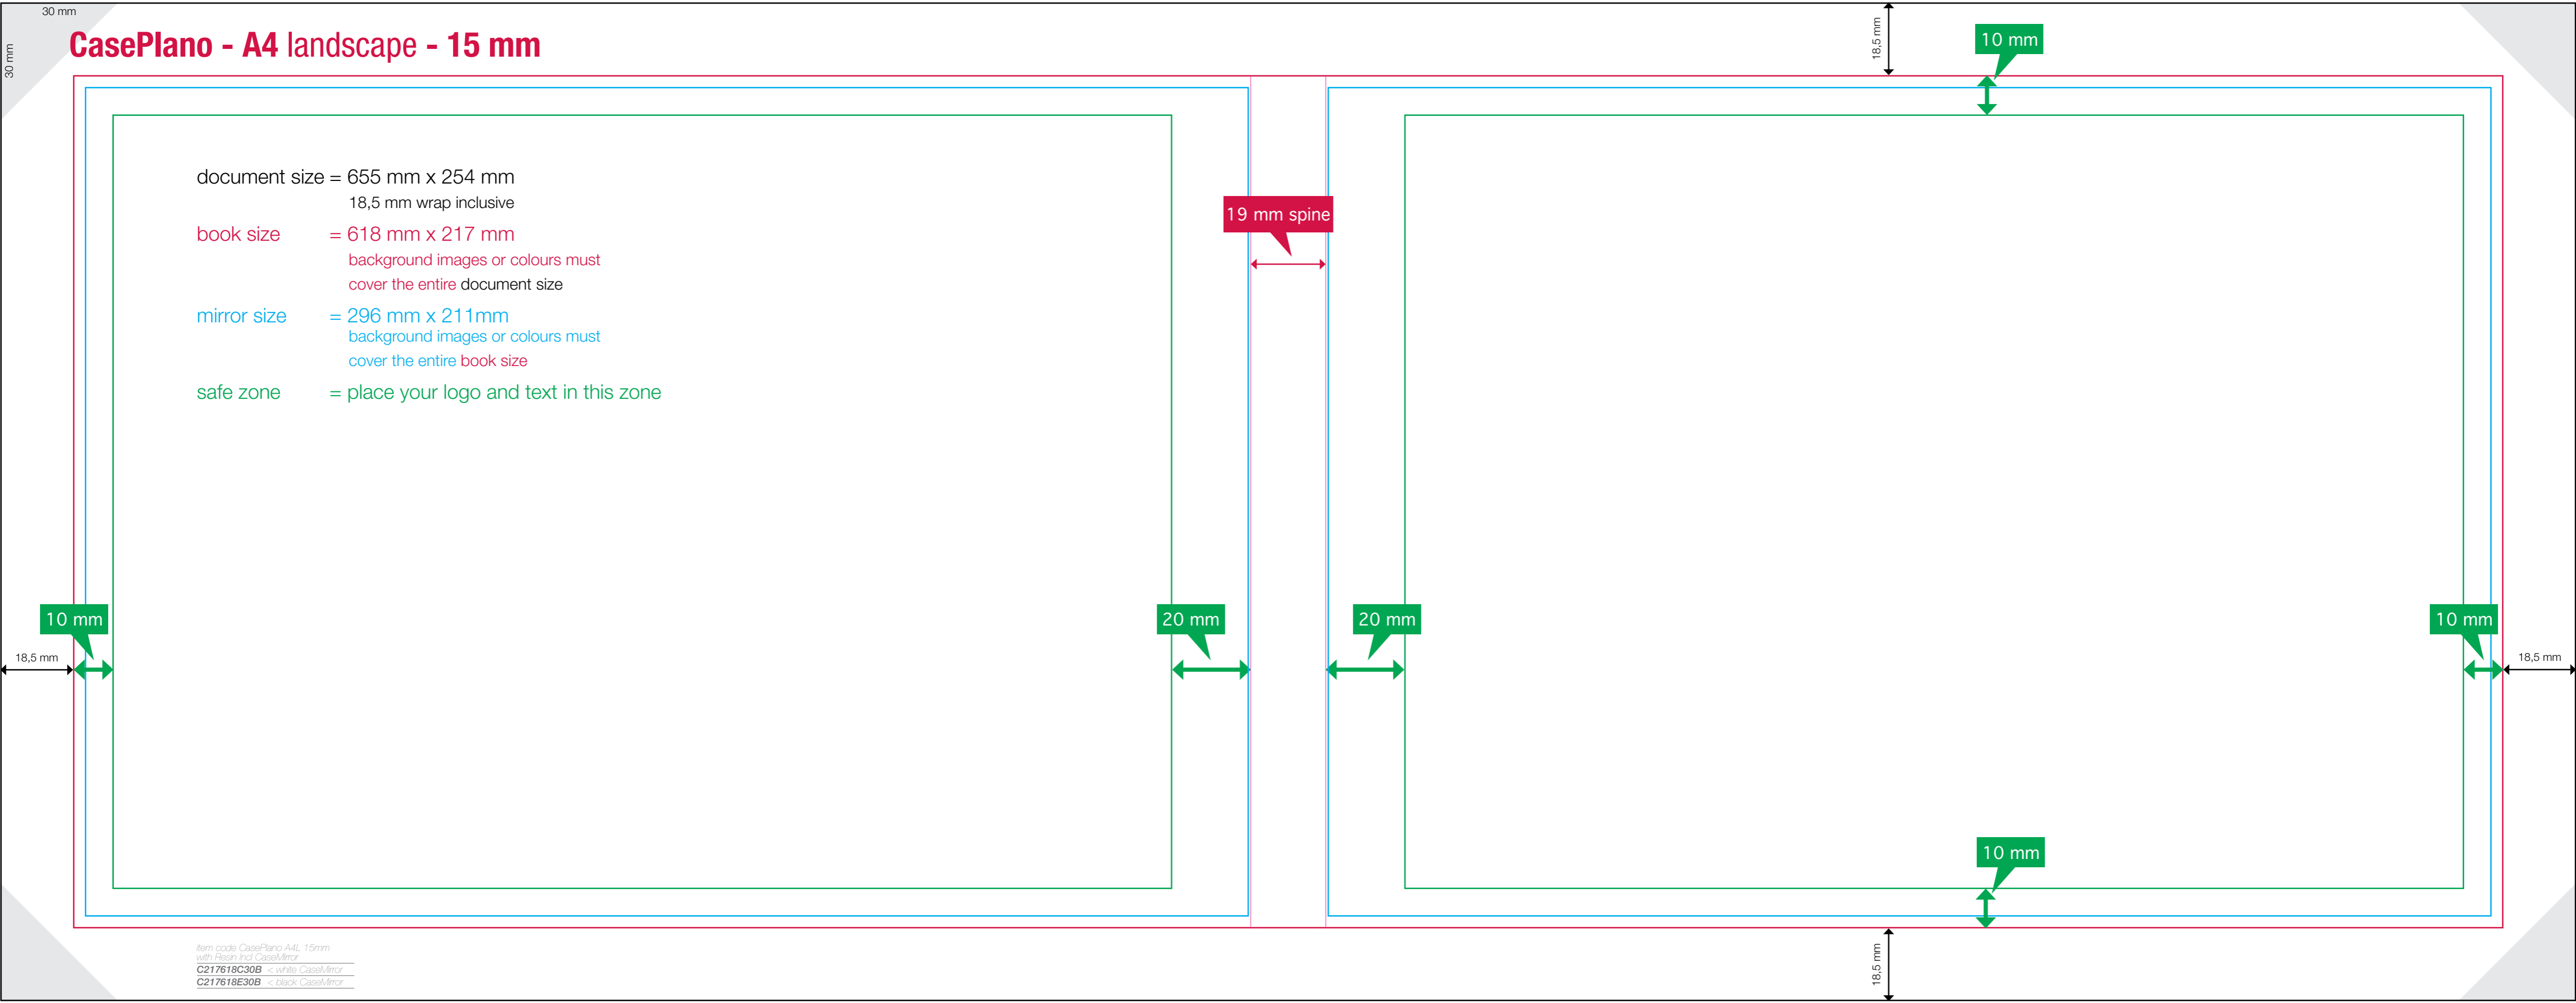

30 mm

CasePlano - A4 landscape - 15 mm

document size = 655 mm x 254 mm
18,5 mm wrap inclusive

book size = 618 mm x 217 mm
background images or colours must cover the entire document size

mirror size = 296 mm x 211 mm
background images or colours must cover the entire book size

safe zone = place your logo and text in this zone

item code CasePlano A4L 15mm
with Resin Incl CaseMirror
C217618C30B < white CaseMirror
C217618E30B < black CaseMirror