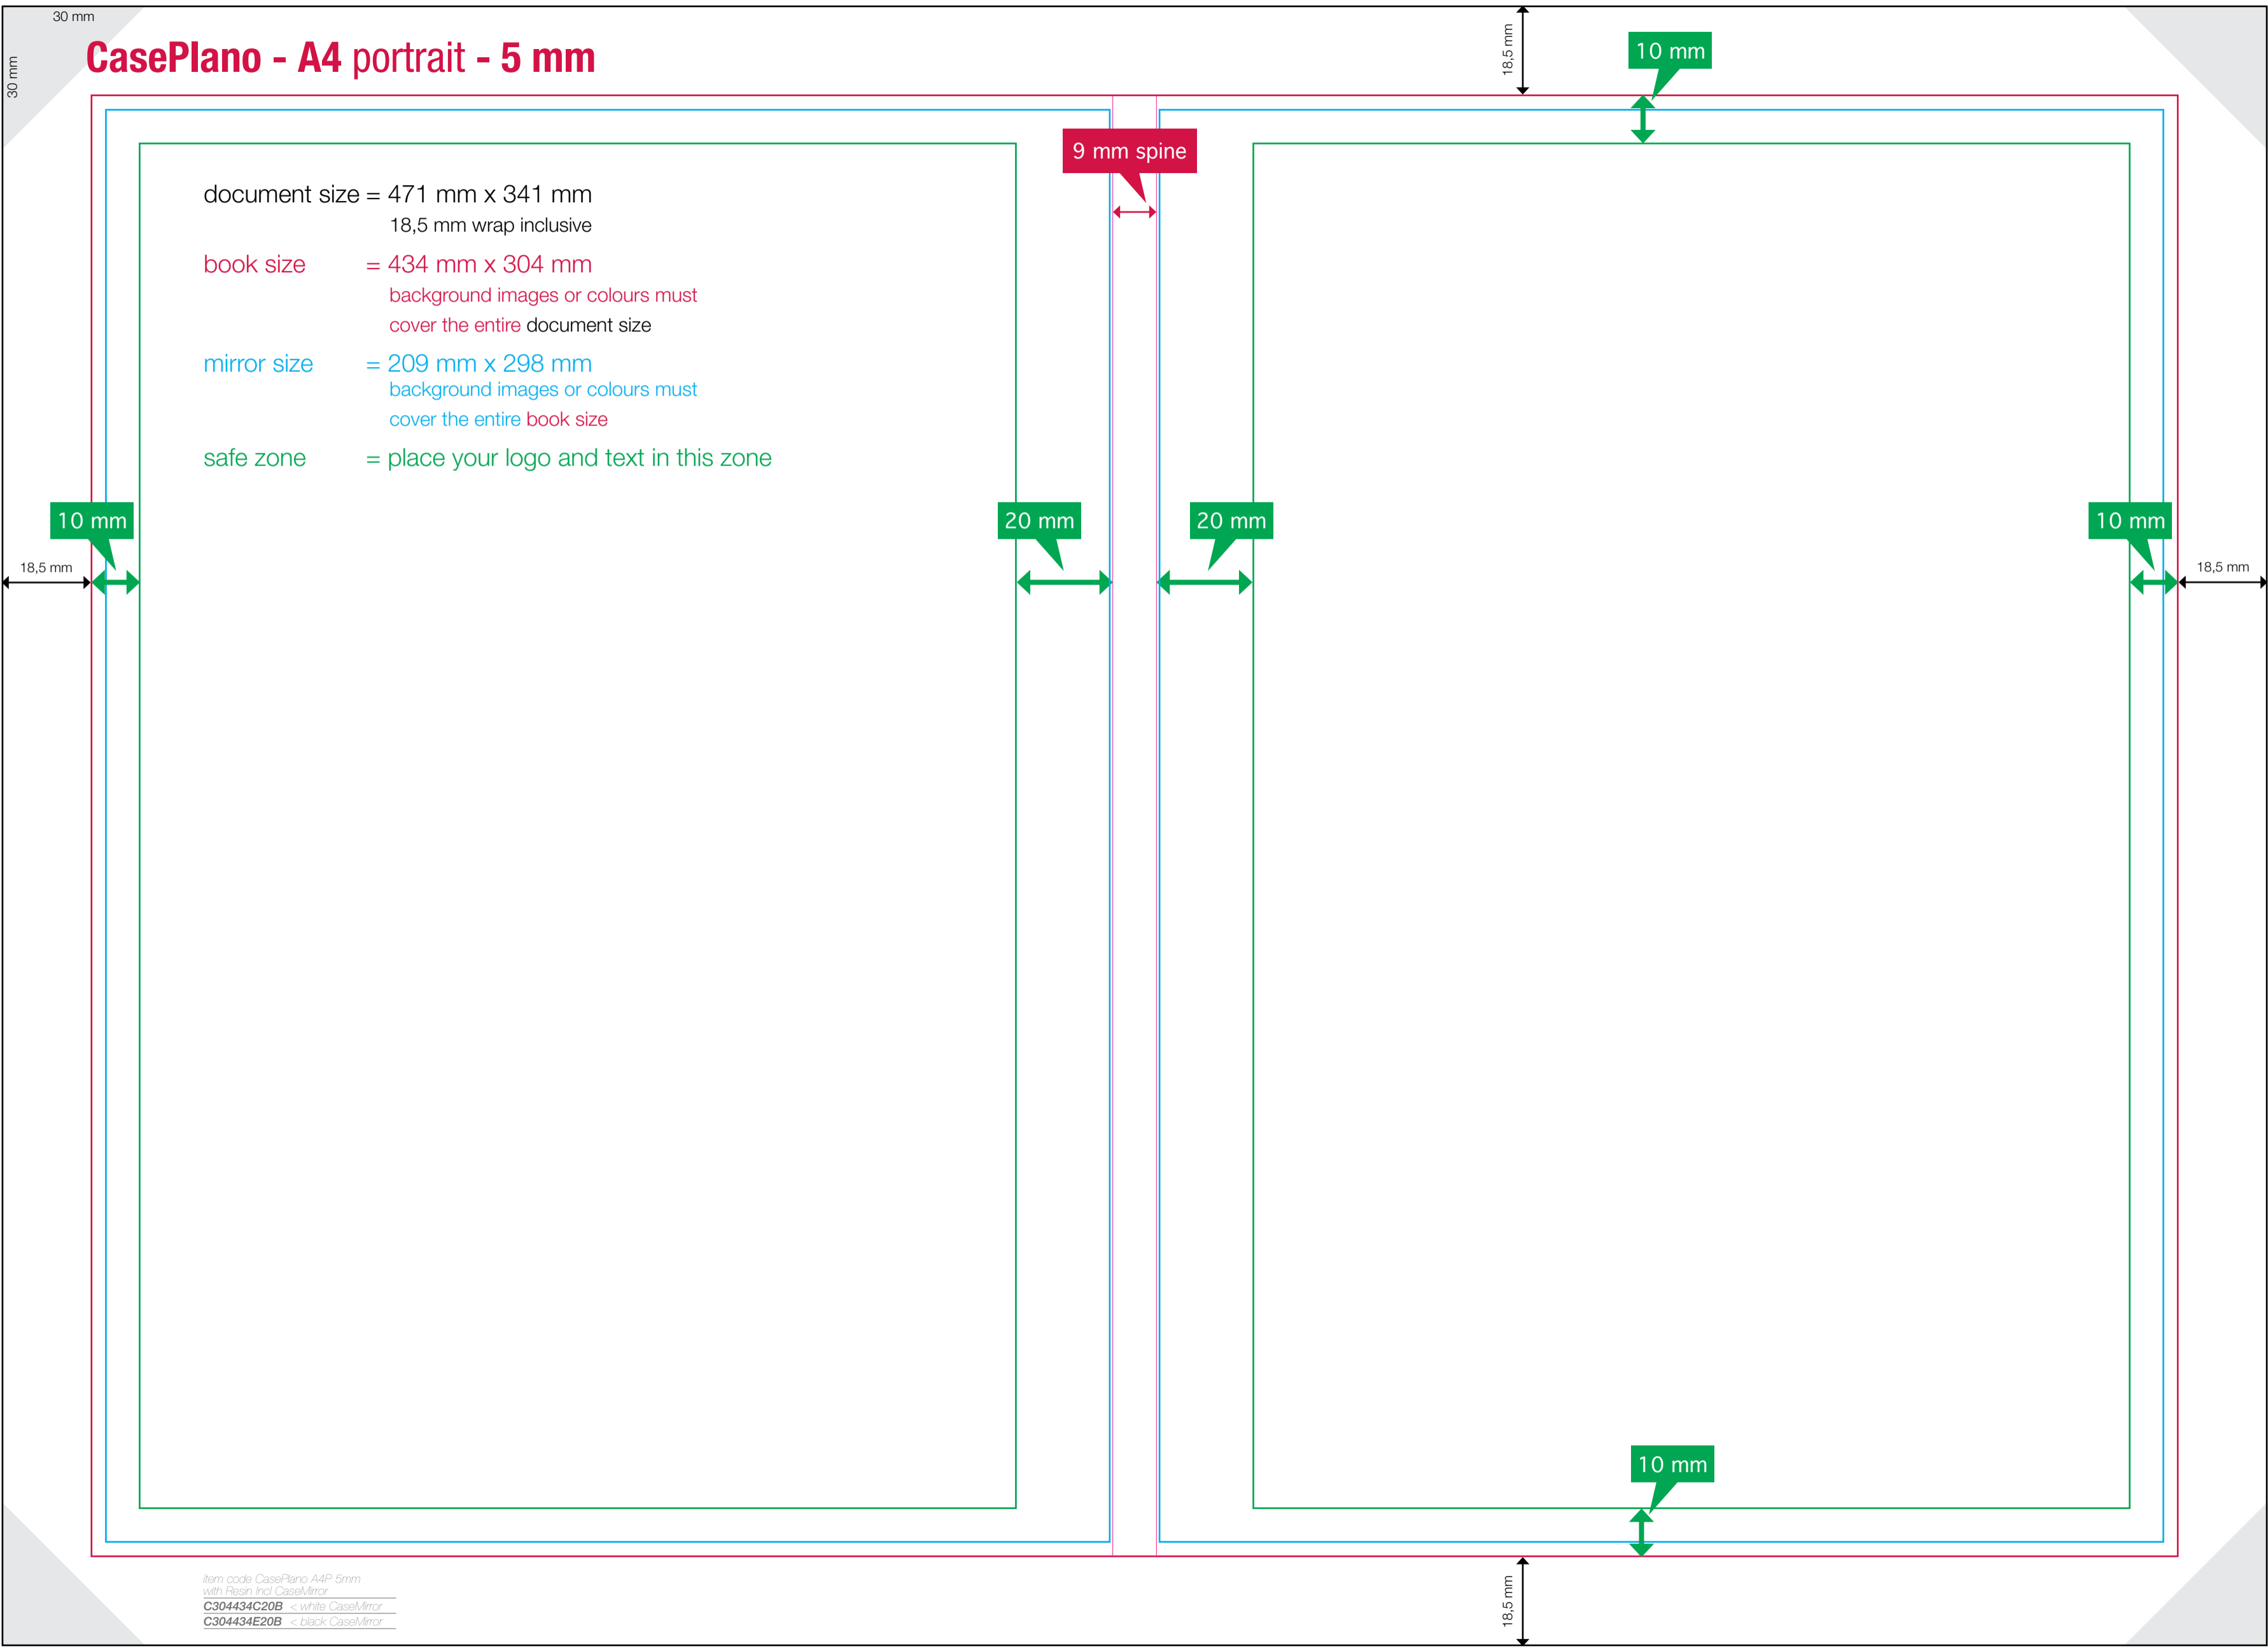

CasePlano - A4 portrait - 5 mm

document size = 471 mm x 341 mm
18,5 mm wrap inclusive

book size = 434 mm x 304 mm
background images or colours must
cover the entire document size

mirror size = 209 mm x 298 mm
background images or colours must
cover the entire book size

safe zone = place your logo and text in this zone

9 mm spine

10 mm

10 mm

20 mm

20 mm

10 mm

10 mm

item code CasePlano A4P 5mm
with Resin Incl CaseMirror
C304434C20B < white CaseMirror
C304434E20B < black CaseMirror

18,5 mm