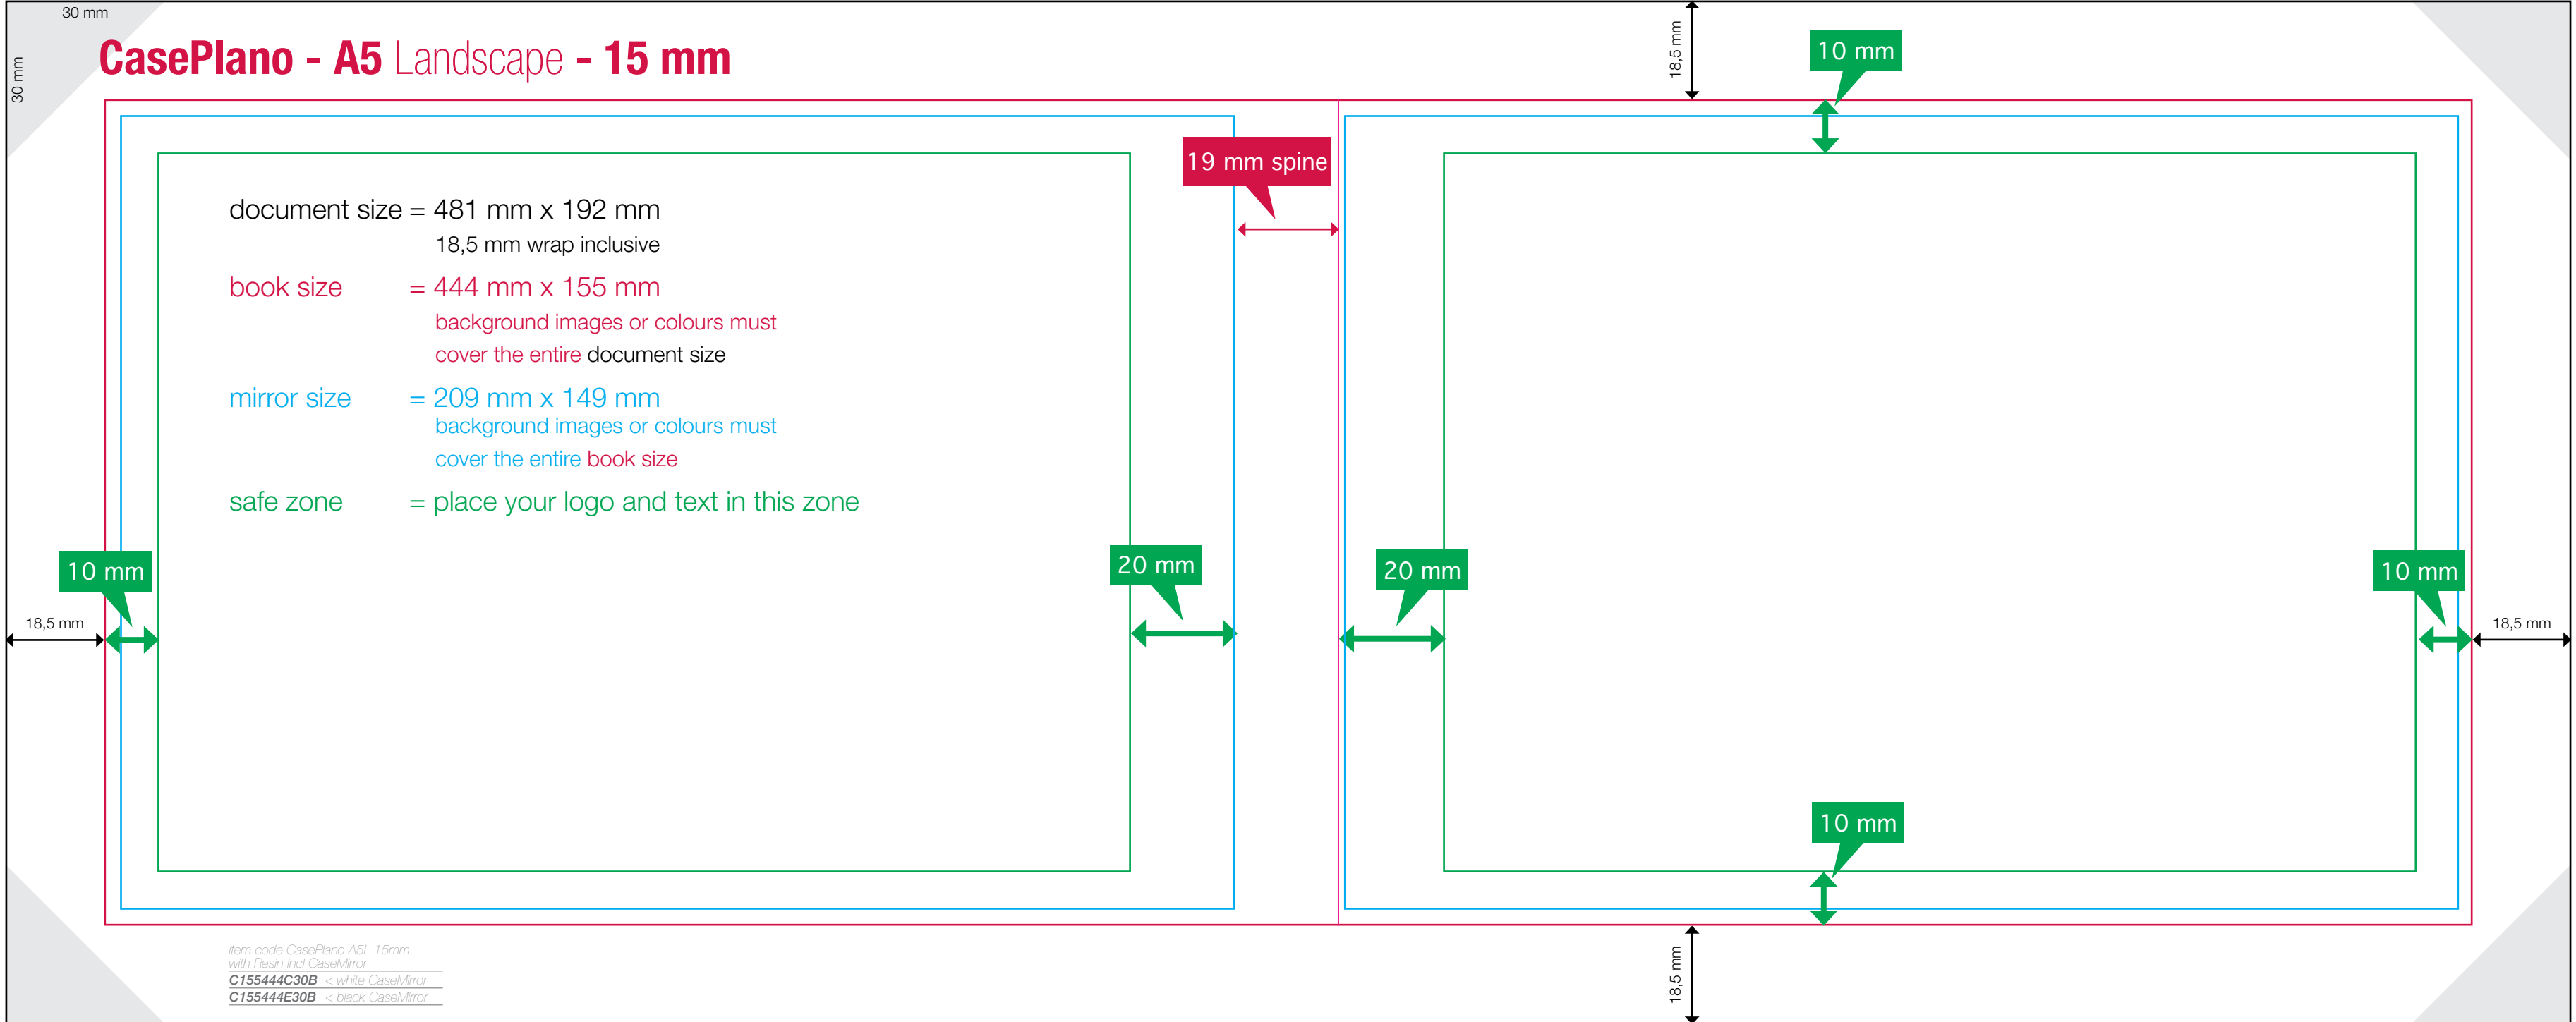

CasePlano - A5 Landscape - 15 mm

document size = 481 mm x 192 mm
18,5 mm wrap inclusive

book size = 444 mm x 155 mm
background images or colours must
cover the entire document size

mirror size = 209 mm x 149 mm
background images or colours must
cover the entire book size

safe zone = place your logo and text in this zone

item code CasePlano A5L 15mm
with Resin Incl CaseMirror
C155444C30B < white CaseMirror
C155444E30B < black CaseMirror