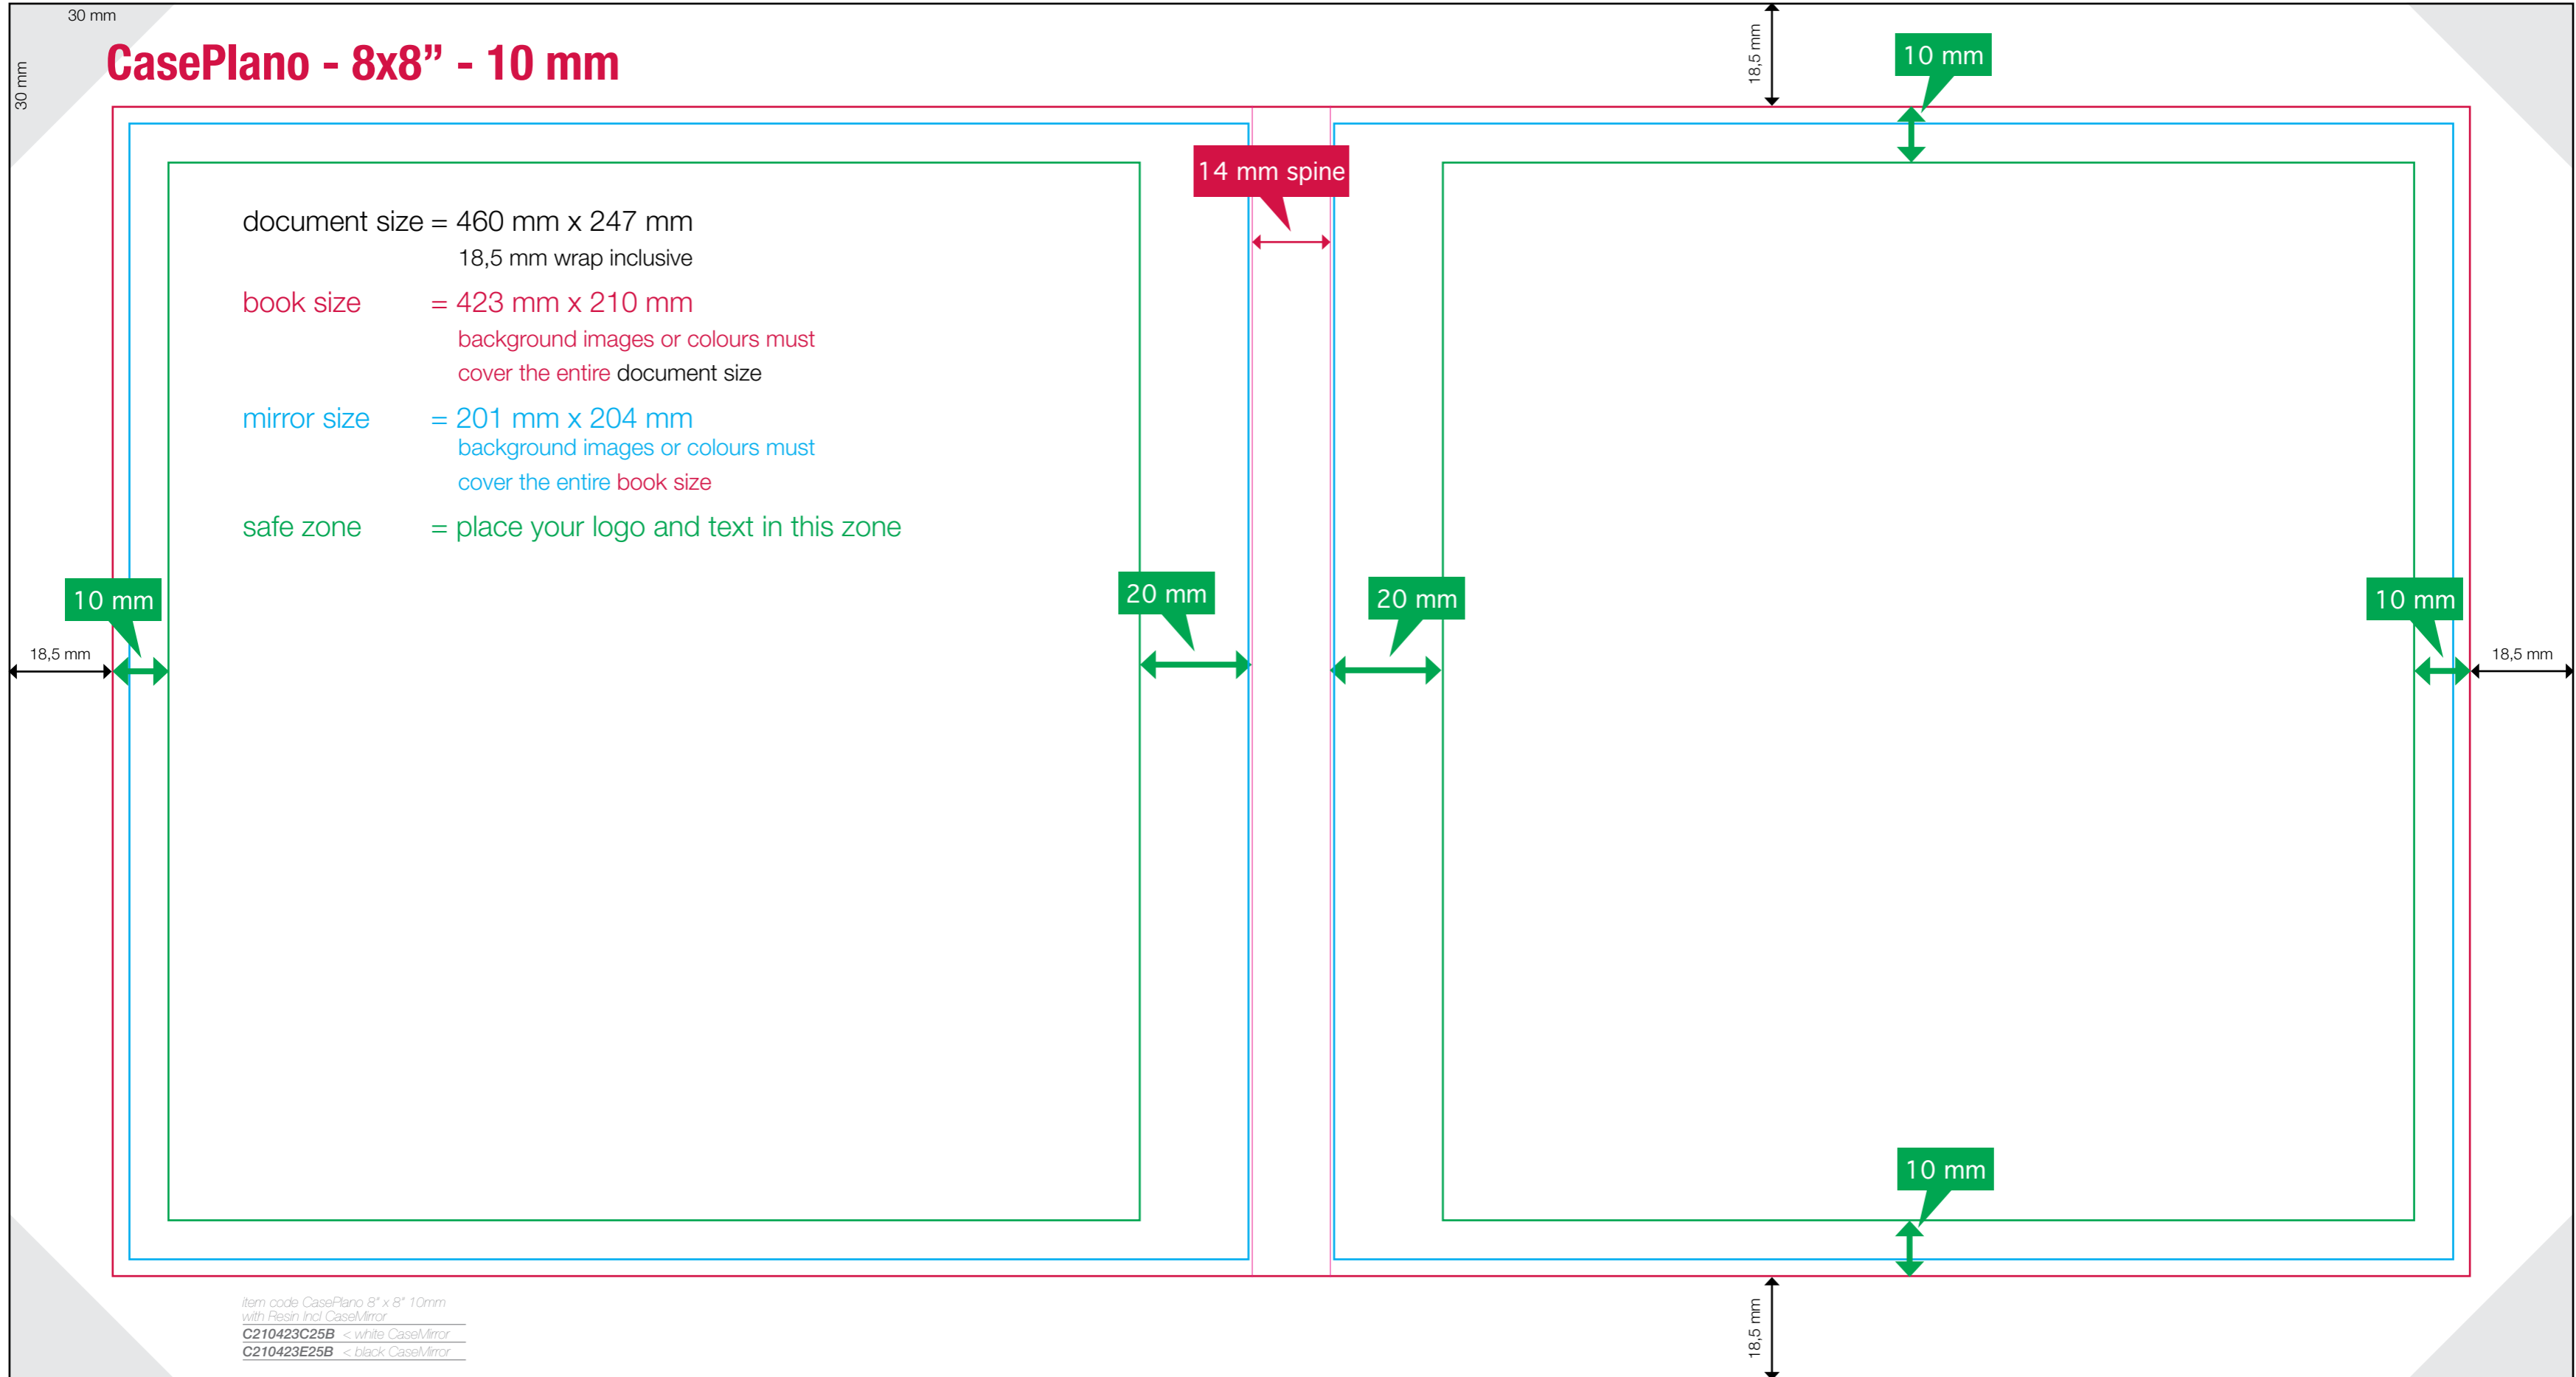

CasePlano - 8x8" - 10 mm

document size = 460 mm x 247 mm
18,5 mm wrap inclusive

book size = 423 mm x 210 mm
background images or colours must
cover the entire document size

mirror size = 201 mm x 204 mm
background images or colours must
cover the entire book size

safe zone = place your logo and text in this zone

item code CasePlano 8" x 8" 10mm
with Resin Incl CaseMirror
C210423C25B < white CaseMirror
C210423E25B < black CaseMirror