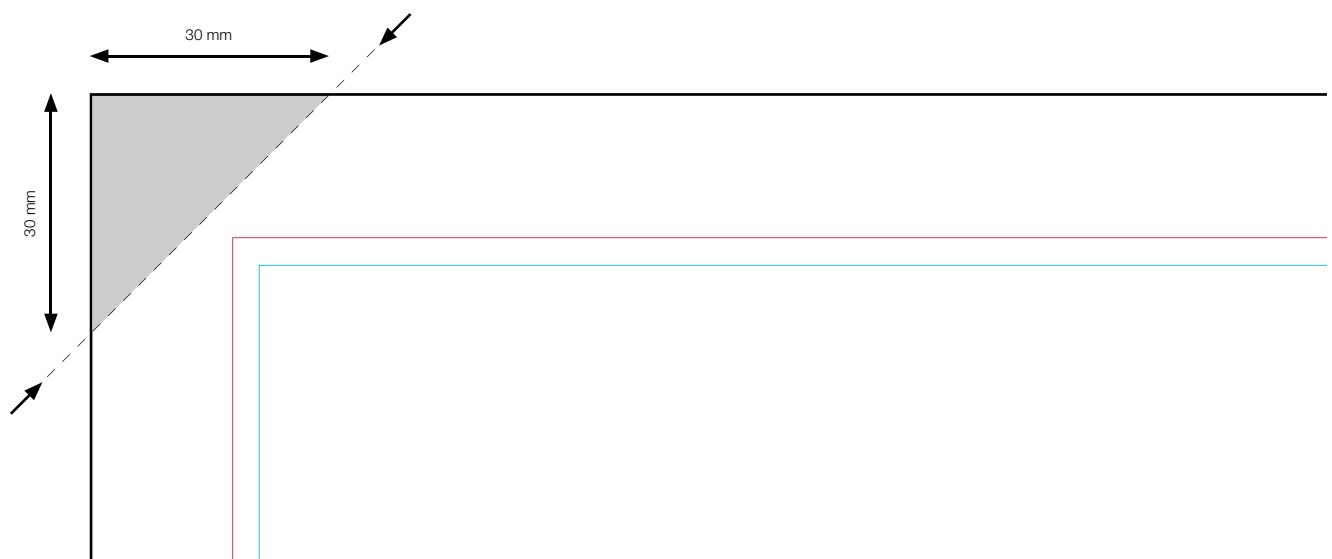

Then cut the 4 **corners** as marked on the template with the gray triangle.