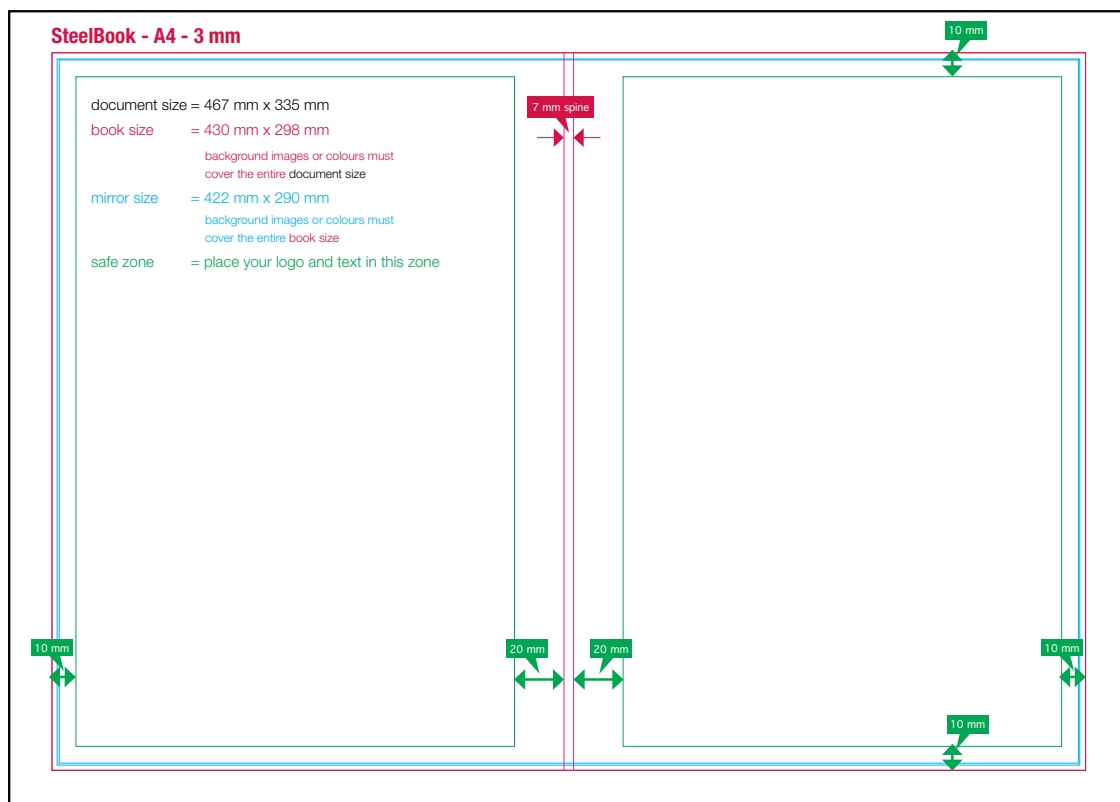

The Template

- On top you will find the product name, the format and the spine size in mm.
Always check that you are using the right template.
- On each template you will find several frames in different colours.
Each colour indicates a particular size:

Black frame = **document size** = the size of your artwork.

Red frame = **book size** = the actual size of your bookcover

Blue frame = **mirror size** = the actual size of your mirror page

Green frame = **safe zone** = the zone where you can safely put text and logo